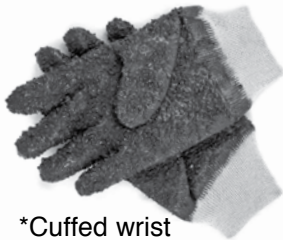

**Jersey Gloves**

**Cold weather favorite!**

- Knit wrist in seal brown
- 9 oz. fabric
- Cotton blend

**New!**

PART NUMBER	SIZE
403	Large

**Cotton Gloves**

- 8 oz. cotton glove
- Knit wrist
- Large size only

PART NUMBER
641

**Stallion Gloves**

**Best selling work glove in the industry**

- Split leather palm glove
- Clute cut with 100% cotton fabric back
- Large size only

PART NUMBER
1290

**Double Palm Gloves**

- Wears especially well in uses such as handling a drain cleaning cable
- Large size only

PART NUMBER
5231-DP

**Drain Snake Glove**

Preferred by Plumbers

- PVC/NBR blend coating with PVC chips for non slip
- Chemical Resistant

\*Cuffed wrist

\*Mid-forearm length

PART NUMBER	DESCRIPTION	PACK QTY
GL4100	Cuffed Wrist	1
GL4112	Mid-forearm length	1

**Reversible Plastic Dot Gloves**

- 8 oz. cotton glove
- Knit wrist
- Use twice
- Large size only