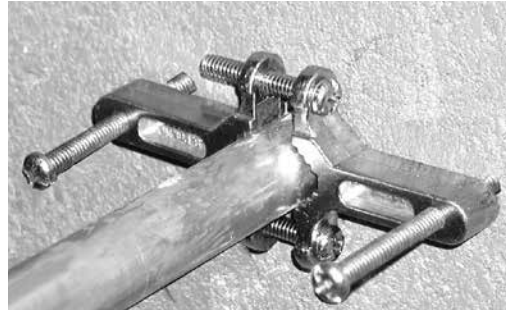

Hose Bibb Anchor

A quick, easy, long lasting solution to stop loose exterior hose bibbs.

- Works with any wall material (brick, concrete, vinyl, or stucco)
- Repair or new home applications
- 5 minute installation that lasts
- Fits 1/2" - 3/4" - 1" water supply lines
- U.S. Patent 5,996,295

**PART
NUMBER
5023**

Quick Hose Bibb Lock

Prevents unwanted use of most hose bibbs and commercial faucets with hose threads

- Simple, secure, economical
- High quality diecast
- Key alike padlock
- Fits hose bibb vacuum breakers
- U.S. Patent 5,182,928

Hose bibb shown with vacuum breaker*

**PART
NUMBER
21540**

Hose Bibb Vacuum Breaker

- Vandal - proof breakoff screw
- ASSE 1011 compliant.
- UPC compliant
- Brass

PART NUMBER	DESCRIPTION
2139	Brass