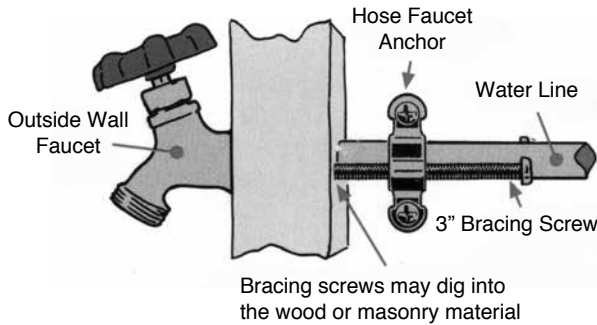

Hose Bibb Anchor

A quick, easy, long lasting solution to stop loose exterior hose bibbs.

- Works with any wall material (brick, concrete, vinyl, or stucco)
- Repair or new home applications
- 5 minute installation that lasts
- Fits 1/2" - 3/4" - 1" water supply lines
- U.S. Patent 5,996,295

**PART
NUMBER
5023**

Quick Hose Bibb Lock

Prevents unwanted use of most hose bibbs and commercial faucets with hose threads

- Simple, secure, economical
- High quality diecast
- Key alike padlock
- Fits hose bibb vacuum breakers
- U.S. Patent 5,182,928

Hose bibb shown with vacuum breaker*

**PART
NUMBER
21540**

Hose Bibb Vacuum Breaker

- Vandal - proof breakoff screw
- ASSE 1011 compliant.
- UPC compliant
- Brass

PART NUMBER	DESCRIPTION
2139	Brass