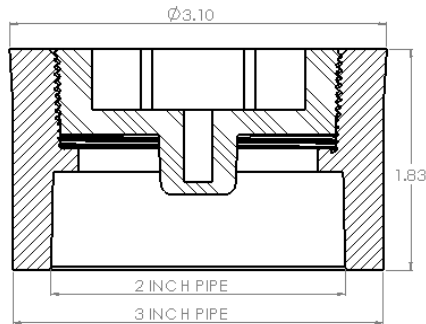

4700 W. 160th St.
Cleveland, OH 44135
PH:800-321-9532
FX:800-321-9535
www.oatey.com

TECHNICAL SPECIFICATION

ALL PLASTIC 2" x 3" SNAP-IN CLEANOUT ASSEMBLIES

TECHNICAL SPECIFICATION: Oatey 2" x 3" Snap-In Cleanout Assemblies are designed to allow easy access to the drain line for cleaning. 2" x 3" Snap-In Cleanout Assembly fits over 2" or inside 3" Schedule 40 DWV pipe.

PHYSICAL/CHEMICAL PROPERTIES

Material/Color ABS Plastic = Black
 PVC Plastic = White

PRODUCT NUMBER	DESCRIPTION	PACK	CARTON WEIGHT
43710	2" x 3" ABS Snap-In Cleanout Assembly	12	8 lbs.
43711	2" x 3" PVC Snap-In Cleanout Assembly	12	8 lbs.