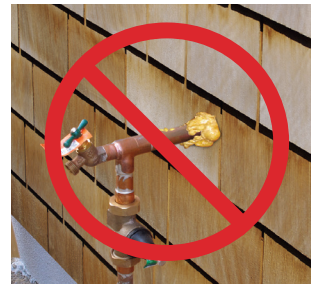

Spray foam or caulk can leak and cause damage.