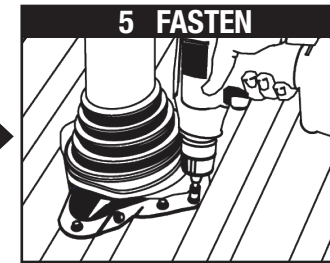

5 FASTEN
Use fasteners to complete sealing. For UPC installation, fastener spooning may not exceed 1-1/2" (38 mm).