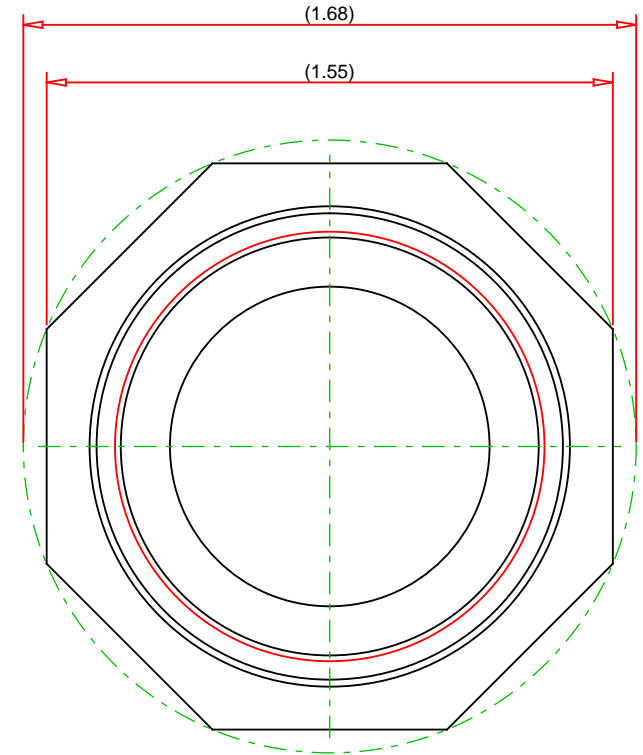

SIZE 1 1/4"

DATE 26-SEP-2023

Note : - Drawing not to Scale  
- Dimensions subject to change.  
- All dimensions are nominal values and for reference only.

Part No. :  
9031850

Description :  
Adapter C x M - Wrot, 604