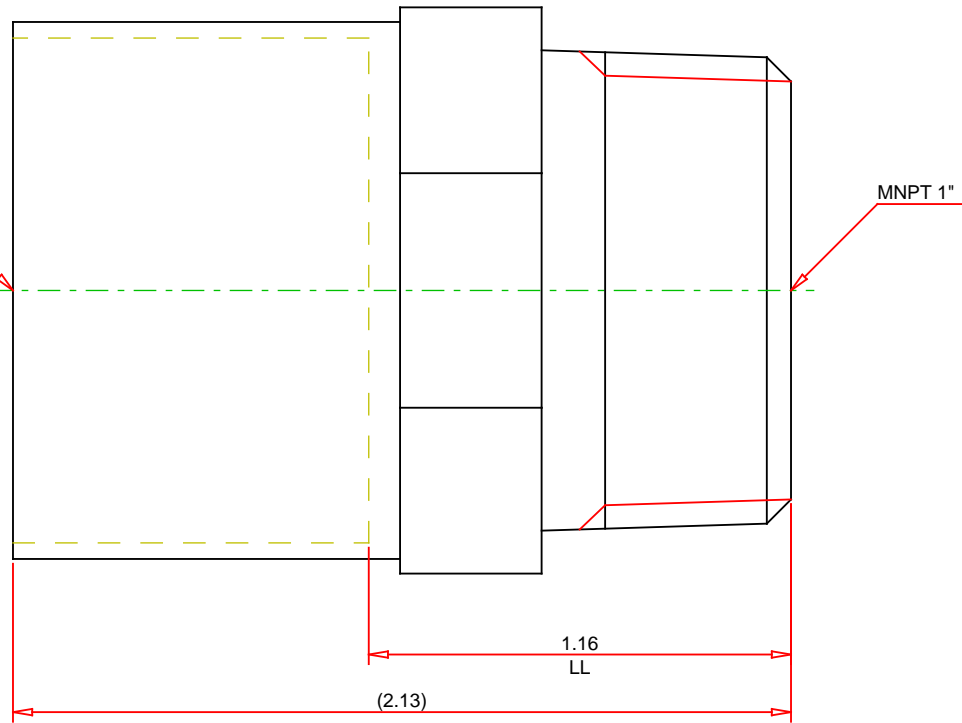

SIZE 1 1/4"

DATE 26-SEP-2023

Note : - Drawing not to Scale  
- Dimensions subject to change.  
- All dimensions are nominal values and for reference only.

Part No. :  
9031850

Description :  
Adapter C x M - Wrot, 604