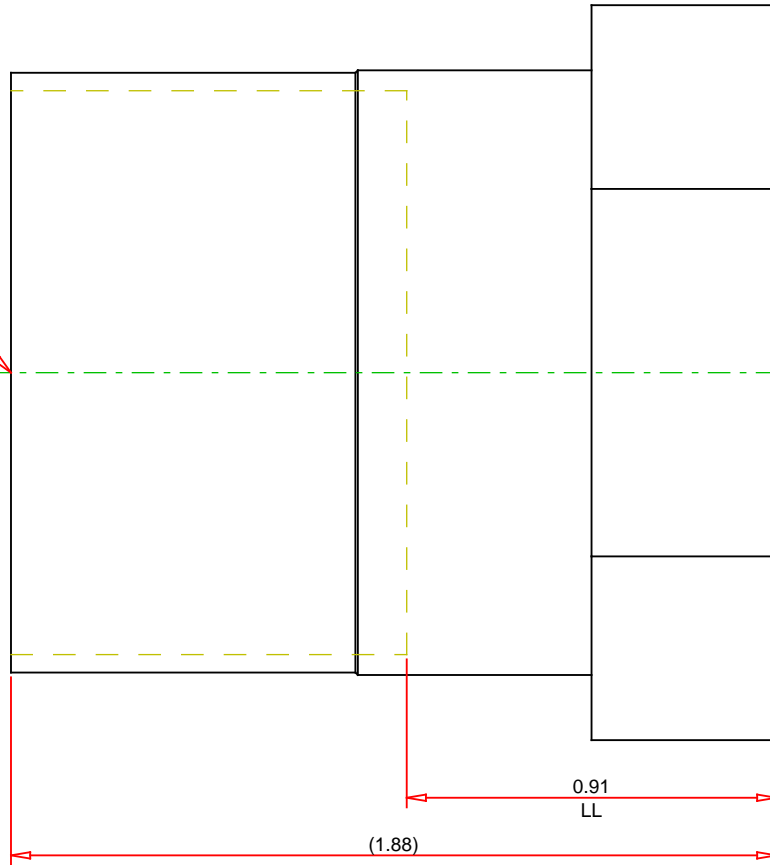

SIZE 1 1/4"

FNPT 1"

DATE 26-SEP-2023

Note : - Drawing not to Scale
- Dimensions subject to change.
- All dimensions are nominal values and for reference only.

Part No. :
9025660
Description :
Adapter C x F - Wrot, 603