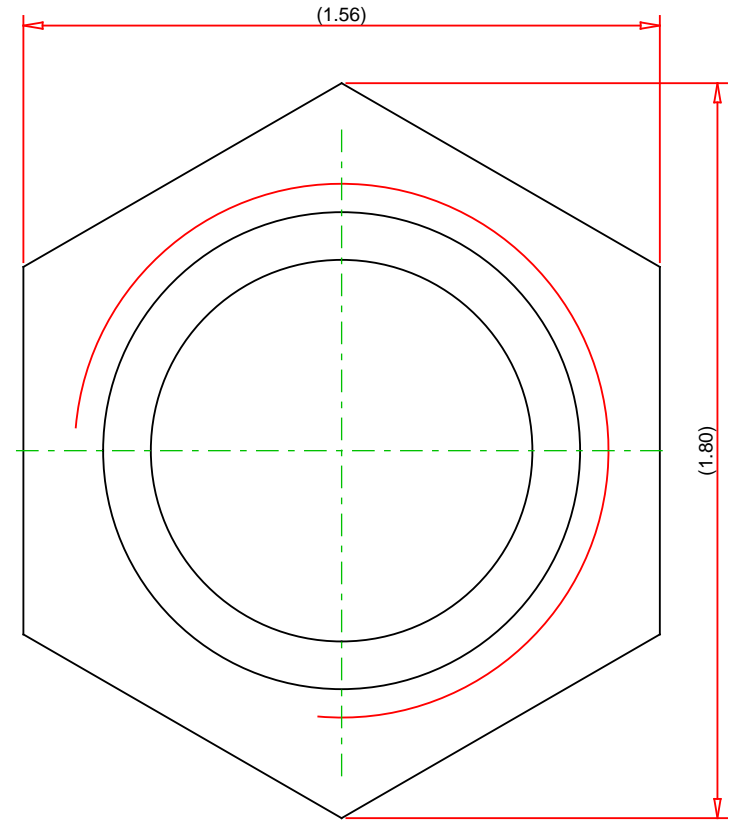

SIZE 1 1/4"

FNPT 1"

DATE 26-SEP-2023

Note : - Drawing not to Scale
- Dimensions subject to change.
- All dimensions are nominal values and for reference only.

Part No. :
9025660
Description :
Adapter C x F - Wrot, 603