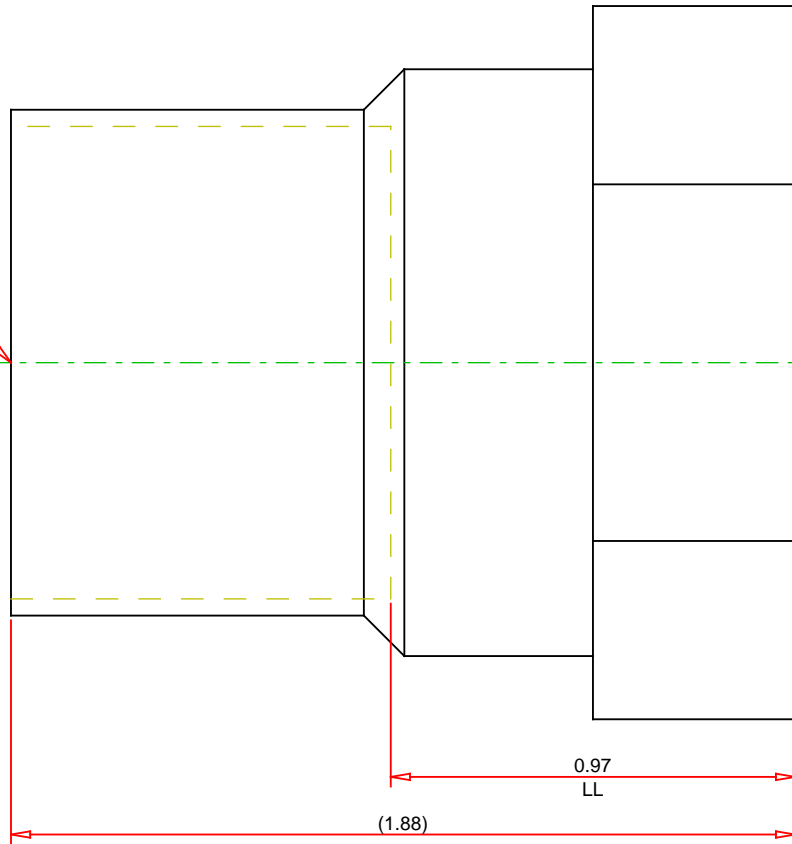

SIZE 1"

FNPT 1"

DATE 10-NOV-2021

Note : - Drawing not to Scale
- Dimensions subject to change.
- All dimensions are nominal values and for reference only.

Part No. :
9025250
Description :
Adapter C x F - Wrot, 603