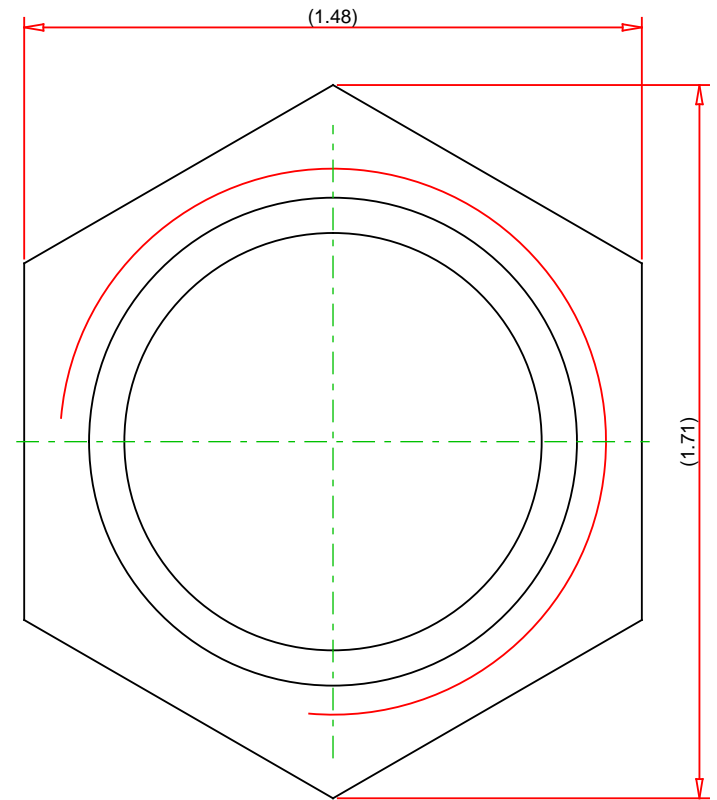

SIZE 1"

FNPT 1"

DATE 10-NOV-2021

Note : - Drawing not to Scale
- Dimensions subject to change.
- All dimensions are nominal values and for reference only.

Part No. :
9025250
Description :
Adapter C x F - Wrot, 603