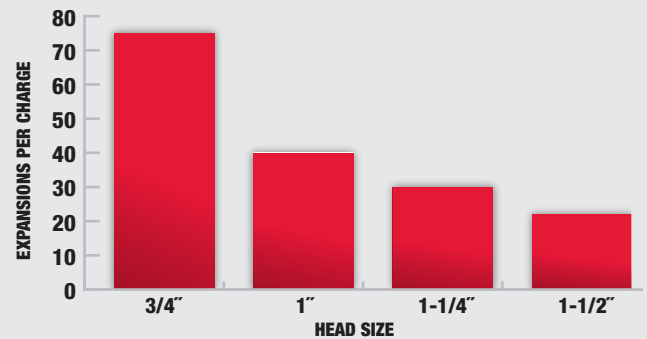

BATTERY RUN-TIME

ACCESSORIES

Make	Milwaukee® M18™ Expansion Heads
Available Sizes	1" (Red), 1-1/4" (Purple), 1-1/2" (Yellow)
Compatibility	Fits M18™ and Uponor® Battery tools Built-in Auto-Rotation Teeth Compatibility with Milwaukee® Tools
Material	Chrome Plated Steel Segments and Black Oxide Steel Rings