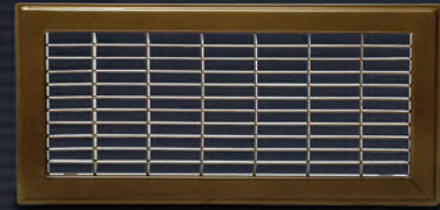

MFFG Floor Grille

Brown

Part Number	Size
MFFG410	4" x 10"
MFFG412	4" x 12"
MFFG414	4" x 14"
MFFG424	4" x 24"
MFFG430	4" x 30"
MFFG610	6" x 10"
MFFG612	6" x 12"
MFFG614	6" x 14"
MFFG616	6" x 16"
MFFG618	6" x 18"
MFFG620	6" x 20"
MFFG624	6" x 24"
MFFG630	6" x 30"
MFFG88	8" x 8"
MFFG810	8" x 10"
MFFG812	8" x 12"
MFFG814	8" x 14"
MFFG816	8" x 16"
MFFG818	8" x 18"
MFFG820	8" x 20"
MFFG824	8" x 24"
MFFG830	8" x 30"
MFFG1010	10" x 10"
MFFG1012	10" x 12"
MFFG1014	10" x 14"
MFFG1020	10" x 20"
MFFG1024	10" x 24"
MFFG1030	10" x 30"
MFFG1212	12" x 12"
MFFG1214	12" x 14"
MFFG1220	12" x 20"
MFFG1224	12" x 24"
MFFG1230	12" x 30"
MFFG1414	14" x 14"
MFFG1420	14" x 20"
MFFG1424	14" x 24"
MFFG1630	16" x 30"
MFFG2020	20" x 20"
MFFG2026	20" x 26"