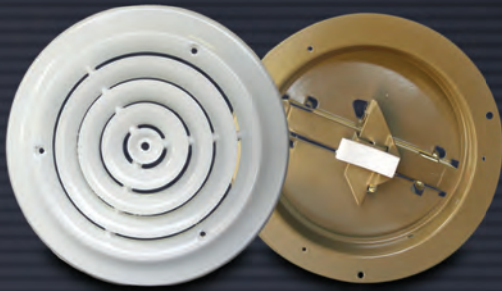

Grilles & Registers

MFCD Ceiling Diffuser

Round
White

Part Number	Size
MFCD6RW	6"
MFCD8RW	8"
MFCD10RW	10"
MFCD12RW	12"

MFCDD Ceiling Diffuser Damper

Round

Part Number	Size
MFCDD6R	6"
MFCDD8R	8"
MFCDD10R	10"
MFCDD12R	12"

MFCDR Ceiling Diffuser Ring

Round

Part Number	Size
MFCDR6R	6"
MFCDR8Rv	8"
MFCDR10R	10"
MFCDR12R	12"