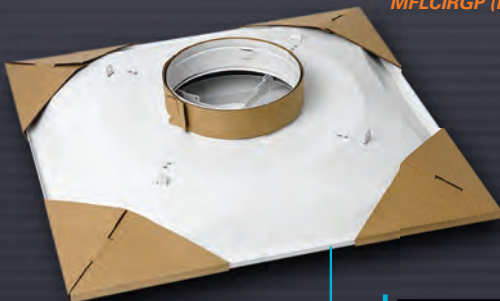

Diffusers are **individually packaged** with additional corner pad and collar protection.