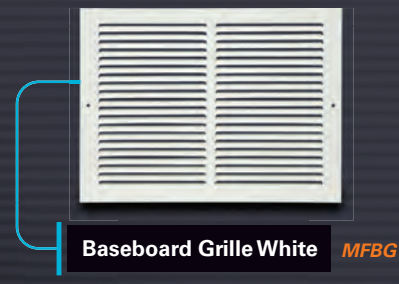

1/3 Sidewall Register with Damper White MF3SRD

Toe Space Grille White MFTSG

Toe Space Grille Brown MFTSG

That Reflect Your Quality Of Installation.

Grilles & Registers

ALUMINUM

MFARG

Aluminum Return Air Grille