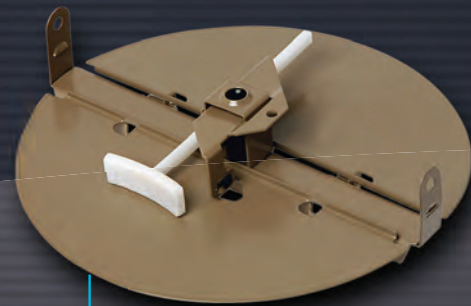

Butterfly Damper features smooth operation and guide tabs for quick attachment to Diffuser. 6", 8", 10", 12", 14" dia.

MFLCBD