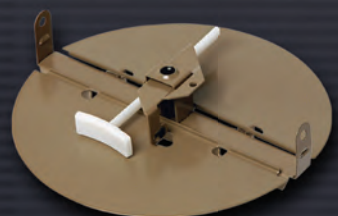

Curved Blade

Renovator Diffuser

Lanced Filter Grille

Butterfly

MFLC

Light Commercial 2x2 Diffuser

Part Number **Size**

Perforated Face Only