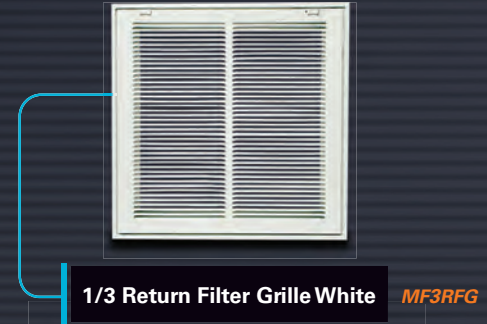

1/3 Sidewall Register with Damper White MF3SRD

Toe Space Grille White MFTSG

Toe Space Grille Brown MFTSG

That Reflect Your Quality Of Installation.

Grilles & Registers

ALUMINUM

MFARG

Aluminum Return Air Grille