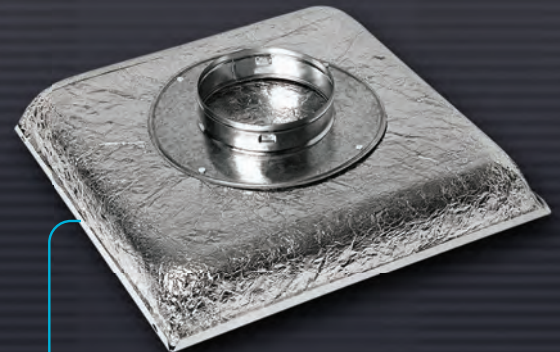

Collar Ring for Perforated Diffuser provides easy connection of flex duct. 6", 8", 10", 12", 14" dia.

MFLCCR