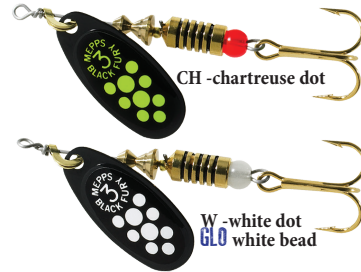

trout, panfish, grayling | large crappie, all bass species, salmon, large trout, steelhead, walleye | musky, pike, largemouth bass, strippers, large salmon

**Actual Black Fury® Blade & Body Sizes**

# Black Fury®

The special Black Fury® blade spins closer to the body than the classic Aglia® blade so it easily fishes shallow to mid-depths. This is an excellent low light (early morning, evening or overcast) spinner as well as a perfect choice for sunny days in less clear waters. The dressed version features bucktail or squirrel tail.

## Black Fury® (Plain Treble)

## Black Fury® (Dressed Treble)

PLAIN TREBLE HOOK

DRESSED TREBLE HOOK

PLAIN SINGLE HOOK

Stock No.	Size	Approx. Wt.	Price
<b>Black Fury® Plain Treble Hook</b>			
BF0	0	1/12 oz.	\$4.55
BF1	1	1/8 oz.	4.55
BF2	2	1/6 oz.	5.25
BF3	3	1/4 oz.	5.25
BF4	4	1/3 oz.	6.35
BF5	5	1/2 oz.	6.35