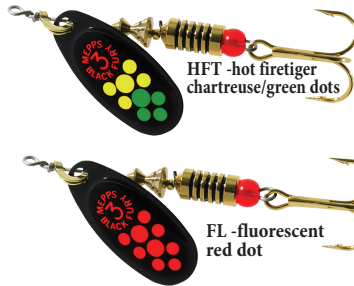

trout, panfish, grayling | large crappie, all bass species, salmon, large trout, steelhead, walleye | musky, pike, largemouth bass, strippers, large salmon

**Actual Black Fury® Blade & Body Sizes**

# Black Fury®

The special Black Fury® blade spins closer to the body than the classic Aglia® blade so it easily fishes shallow to mid-depths. This is an excellent low light (early morning, evening or overcast) spinner as well as a perfect choice for sunny days in less clear waters. The dressed version features bucktail or squirrel tail.

## Black Fury® (Plain Treble)

## Black Fury® (Dressed Treble)

PLAIN TREBLE HOOK

DRESSED TREBLE HOOK

PLAIN SINGLE HOOK

Stock No.	Size	Approx. Wt.	Price
<b>Black Fury® Plain Treble Hook</b>			
BF0	0	1/12 oz.	\$4.55
BF1	1	1/8 oz.	4.55
BF2	2	1/6 oz.	5.25
BF3	3	1/4 oz.	5.25
BF4	4	1/3 oz.	6.35
BF5	5	1/2 oz.	6.35