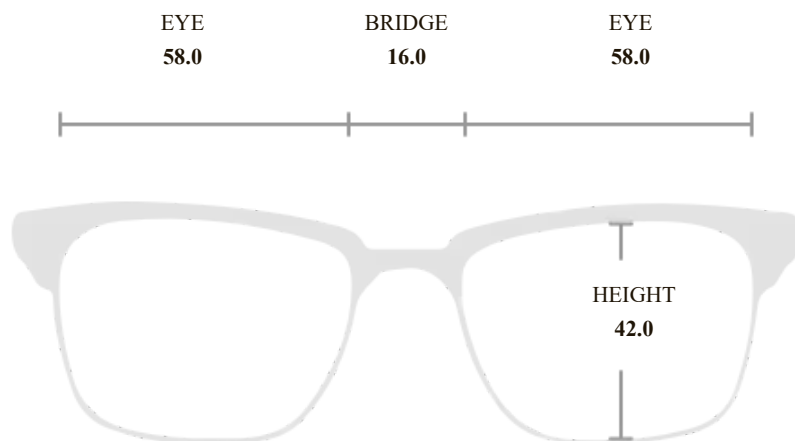

SIZE AND FIT

TEMPLE
145.0

Material:

Lightweight carbon fiber frame

Hinge:

Spring hinge

BASE CURVE
6

Fit:

(eye) 58, (bridge) 16, (temple) 145, 6 base curve, 42(Height)

Finishing Treatment:

Three color options available in a matte finish

Shape:

Classic square frame shape delivers a retro look that best complements round, oval or heart face shapes.