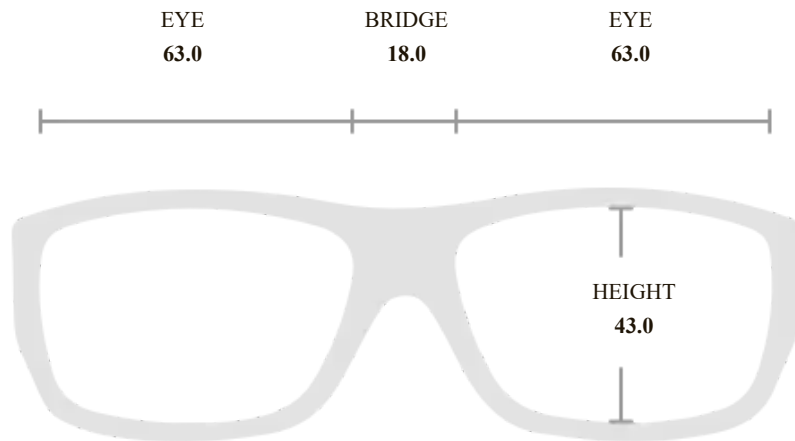

SIZE AND FIT

TEMPLE
130.0

Material:

Bio injection frame front and temples with a rubber compound temple tip

Hinge:

Spring hinge

BASE CURVE
8

Fit:

(eye) 63, (bridge) 18, (temple) 130, 8 base curve, 43(Height)

Finishing Treatment:

Four colour options available in matte finishes.

Shape:

A rectangular wrap silhouette that best compliments heart, round, oval, and oblong face shapes.

Bridge:

Saddle-style bridge with embedded, rubber nose pads.