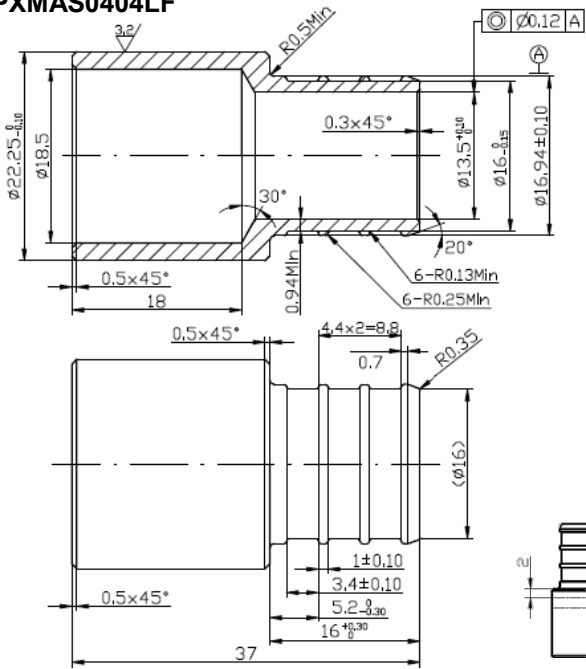

PXMAS0303LF

PXMAS0304LF

PXMAS0358LF

Lead Free Brass PEX Fittings

Specification Sheet

LEAD FREE BRASS MALE SWEAT X PEX ADAPTER

PXMAS0404LF

PXMAS0505LF