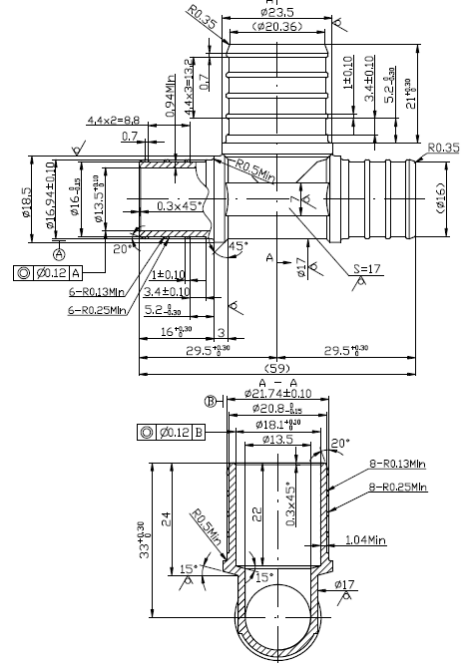

Lead Free Brass PEX Fittings

Specification Sheet

LEAD FREE BRASS PEX REDUCING TEE

PXRT040405LF