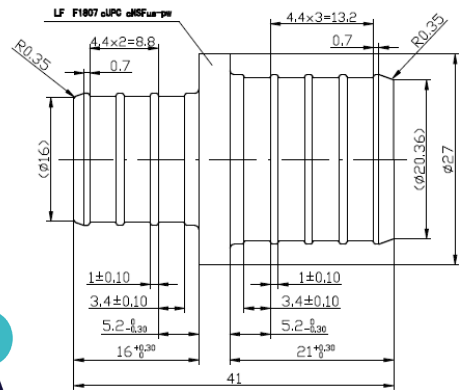

Lead Free Brass PEX Fittings

Specification Sheet

LEAD FREE BRASS PEX REDUCING COUPLINGS

PXCPR0302LF

PXCPR0403LF

PXCPR0504LF

Lead Free Brass PEX Fittings

Specification Sheet