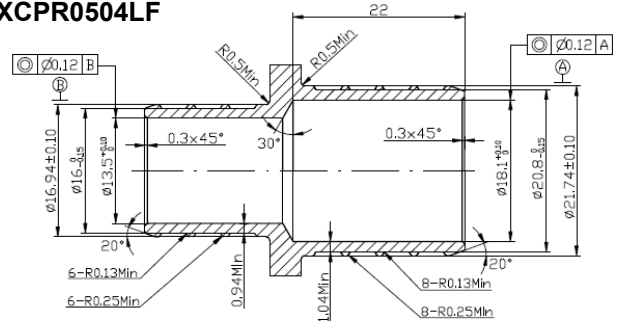

Lead Free Brass PEX Fittings

Specification Sheet

LEAD FREE BRASS PEX REDUCING COUPLINGS

PXCPR0302LF

PXCPR0403LF

PXCPR0504LF

Lead Free Brass PEX Fittings

Specification Sheet