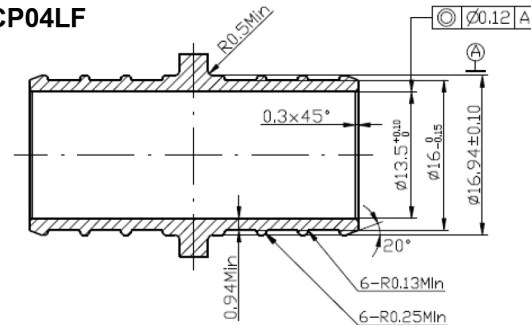

Lead Free Brass PEX Fittings

Specification Sheet

LEAD FREE BRASS PEX COUPLINGS

- Lead Free Brass Pex Fittings*
- NSF and UPC Approved
- Manufactured to ASTM Standard F1807
- Can be used with PEX Tubing Manufactured to ASTM Standard F876-877

PXCP04LF