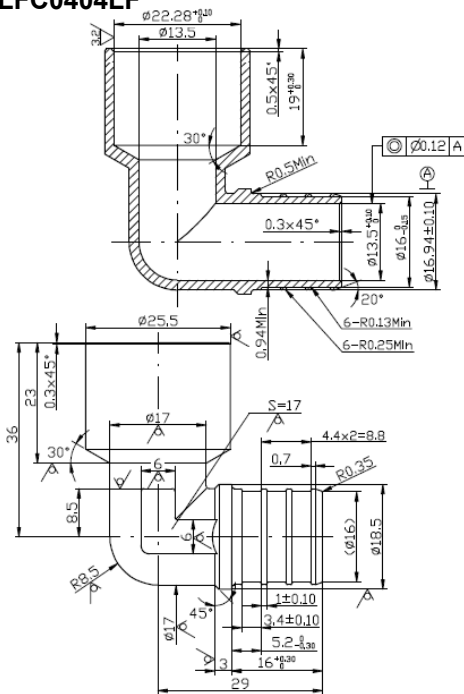

Lead Free Brass PEX Fittings

Specification Sheet

LEAD FREE BRASS SWEAT X PEX ELBOW

PXLFC0404LF