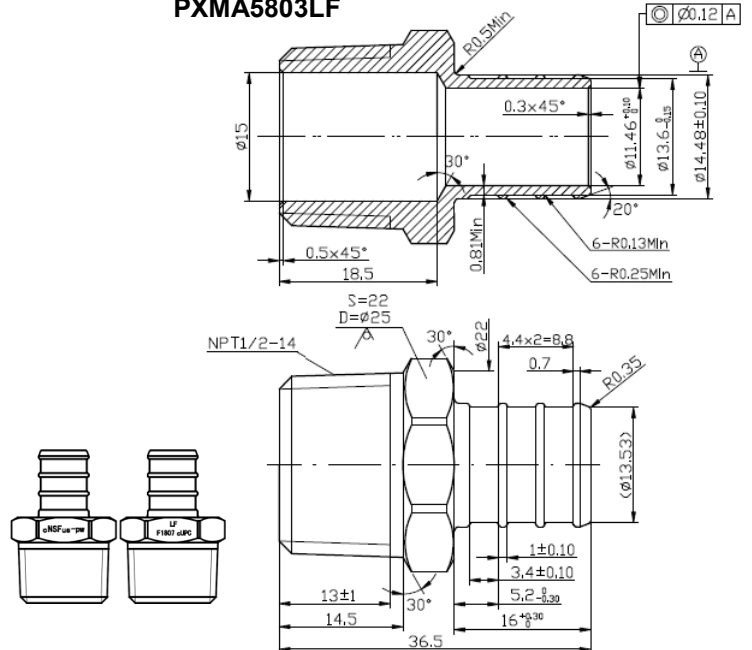

PXMA5803LF