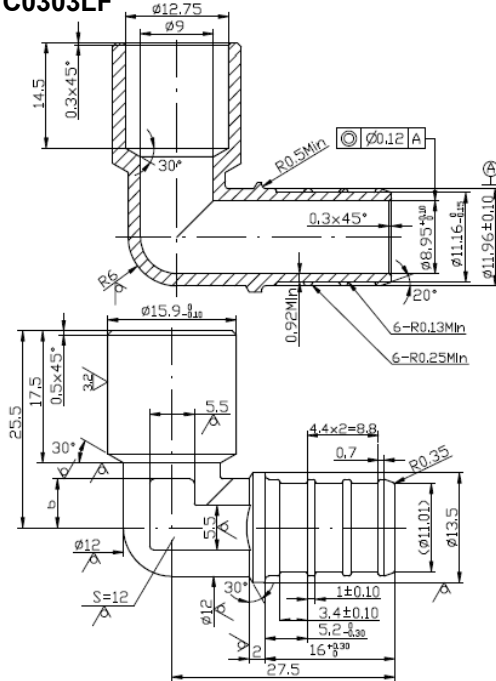

PXLFC0404LF

PXLF0505LF

LEAD FREE BRASS MALE SWEAT PEX ELBOW

PXLMC0303LF

PXLMC0404LF

Lead Free Brass PEX Fittings

Specification Sheet

LEAD FREE BRASS PEX BARB X IP ELBOW

PXLM0303LF

PXLM0304LF

PXLM0404LF

PXLM5804LF

*Measurements in Millimeters

Lead Free Brass PEX Fittings

Specification Sheet

LEAD FREE BRASS PEX BARB X IP ADAPTER