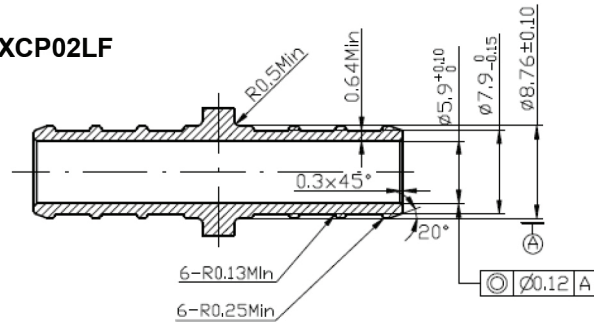

- Lead Free Brass Pex Fittings*
- NSF and UPC Approved
- Manufactured to ASTM Standard F1807
- Can be used with PEX Tubing Manufactured to ASTM Standard F876-877

PXCP02LF