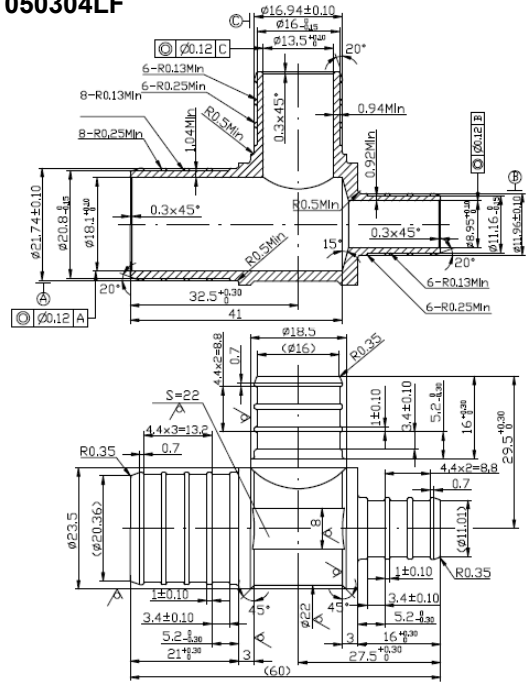

Lead Free Brass PEX Fittings

Specification Sheet

LEAD FREE BRASS PEX REDUCING TEE

PXRT040405LF

PXRT050304LF

PXRT050305LF

PXRT050403LF