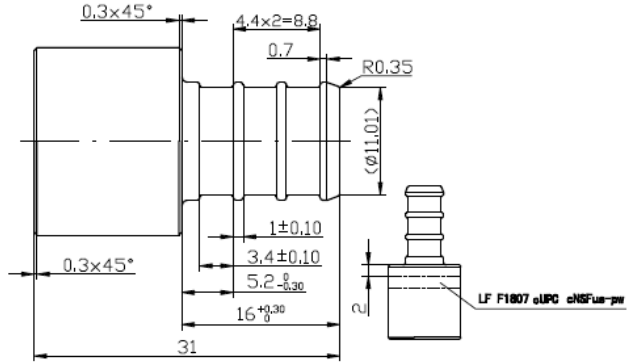

PXFA0303LF