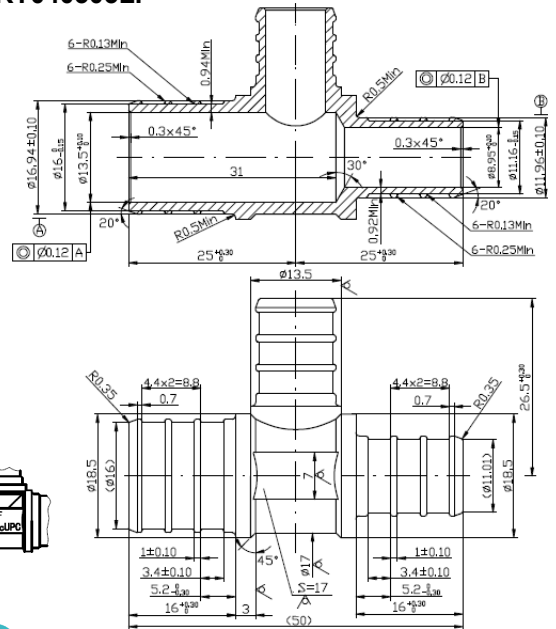

PXT58LF

Lead Free Brass PEX Fittings

Specification Sheet

LEAD FREE BRASS PEX REDUCING TEE

PXRT030304LF

PXRT040403LF

PXRT040304LF

PXRT040303LF