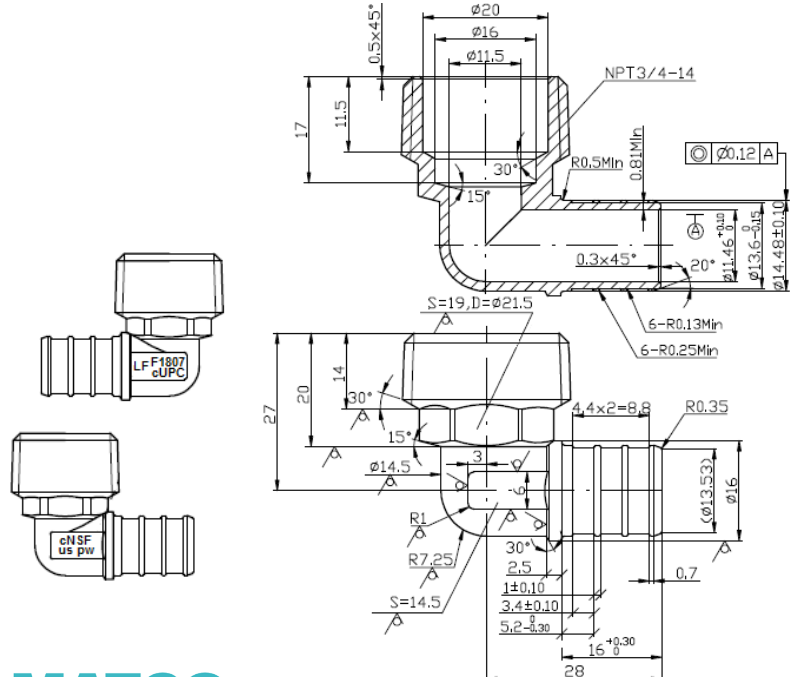

PXLM0303LF

PXLM0304LF

PXLM0404LF

PXLM5804LF

*Measurements in Millimeters

Lead Free Brass PEX Fittings

Specification Sheet

LEAD FREE BRASS PEX BARB X IP ADAPTER