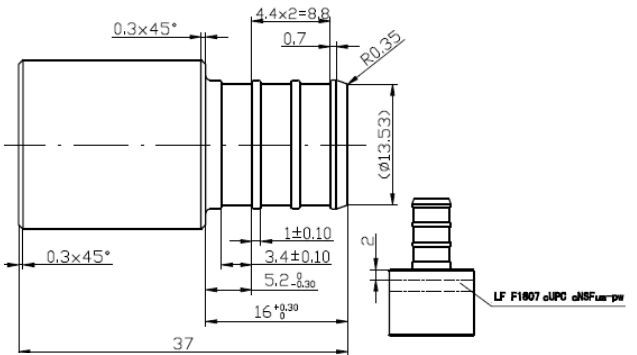

PXFA0358LF