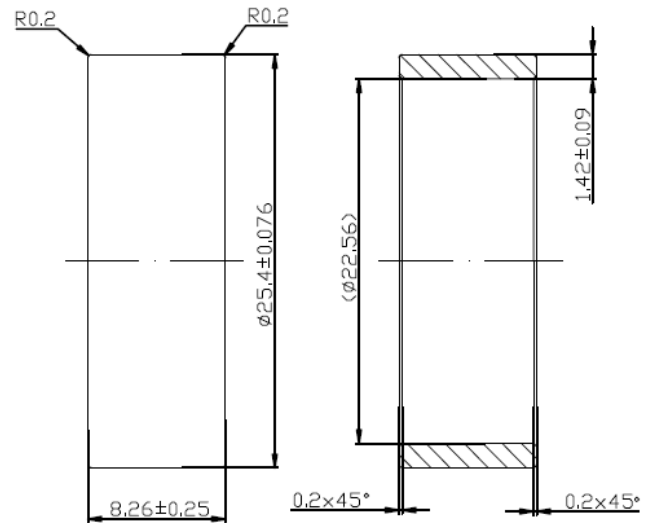

Lead Free Brass PEX Fittings

Specification Sheet

LEAD FREE BRASS PEX CRIMP RINGS

PXCR03LF

PXCR04LF