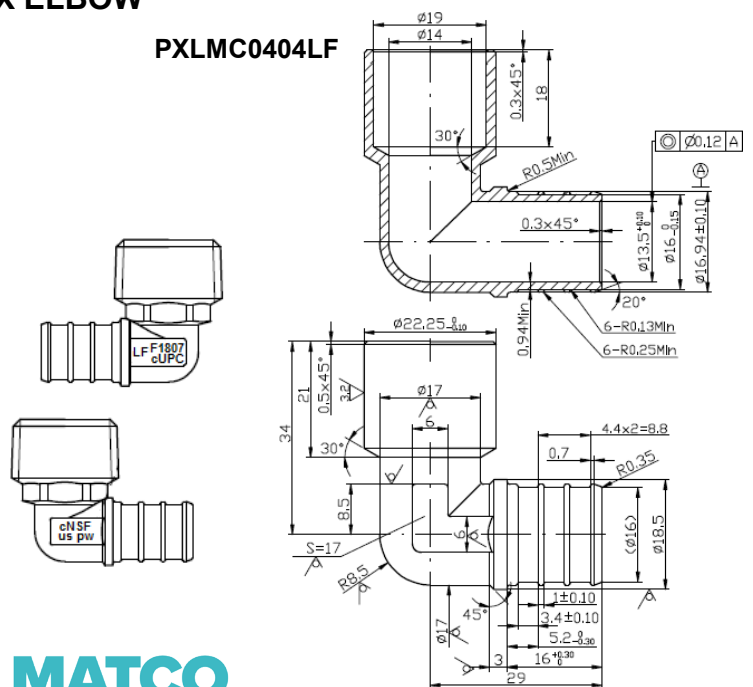

PXLFC0404LF

PXLF0505LF

LEAD FREE BRASS MALE SWEAT PEX ELBOW

PXLMC0303LF

PXLMC0404LF

Lead Free Brass PEX Fittings

Specification Sheet

LEAD FREE BRASS PEX BARB X IP ELBOW

PXLM0303LF

PXLM0304LF

PXLM0404LF

PXLM5804LF

*Measurements in Millimeters

Lead Free Brass PEX Fittings

Specification Sheet

LEAD FREE BRASS PEX BARB X IP ADAPTER