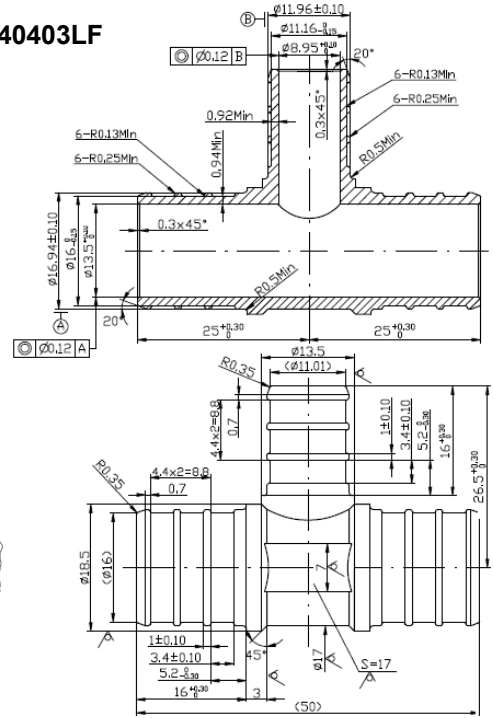

PXT58LF

Lead Free Brass PEX Fittings

Specification Sheet

LEAD FREE BRASS PEX REDUCING TEE

PXRT030304LF

PXRT040403LF

PXRT040304LF

PXRT040303LF