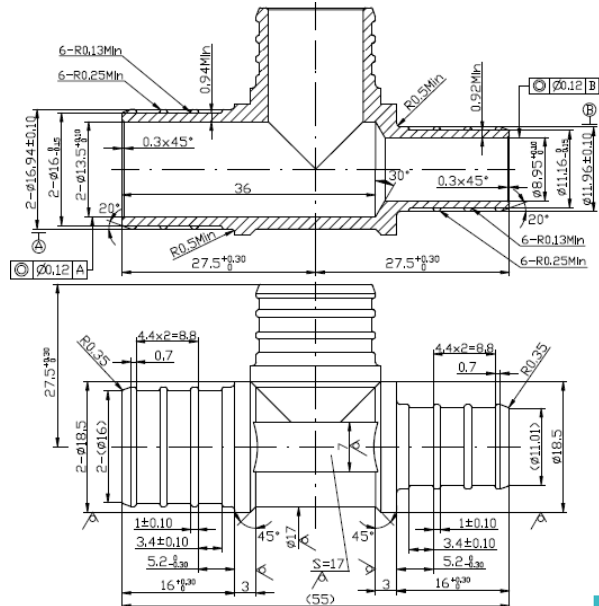

PXT58LF

Lead Free Brass PEX Fittings

Specification Sheet

LEAD FREE BRASS PEX REDUCING TEE

PXRT030304LF

PXRT040403LF

PXRT040304LF

PXRT040303LF