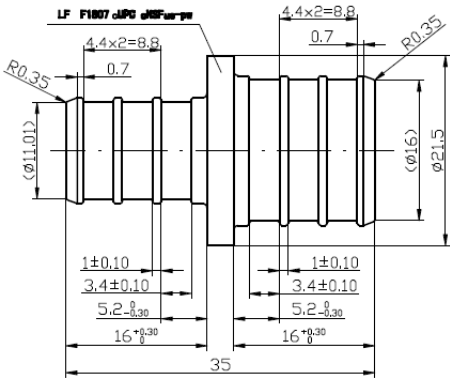

Lead Free Brass PEX Fittings

Specification Sheet

LEAD FREE BRASS PEX REDUCING COUPLINGS

PXCPR0302LF

PXCPR0403LF

PXCPR0504LF

Lead Free Brass PEX Fittings

Specification Sheet