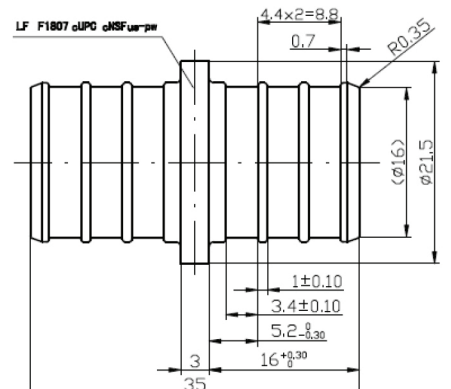

Lead Free Brass PEX Fittings

Specification Sheet

LEAD FREE BRASS PEX COUPLINGS

- Lead Free Brass Pex Fittings*
- NSF and UPC Approved
- Manufactured to ASTM Standard F1807
- Can be used with PEX Tubing Manufactured to ASTM Standard F876-877

PXCP04LF