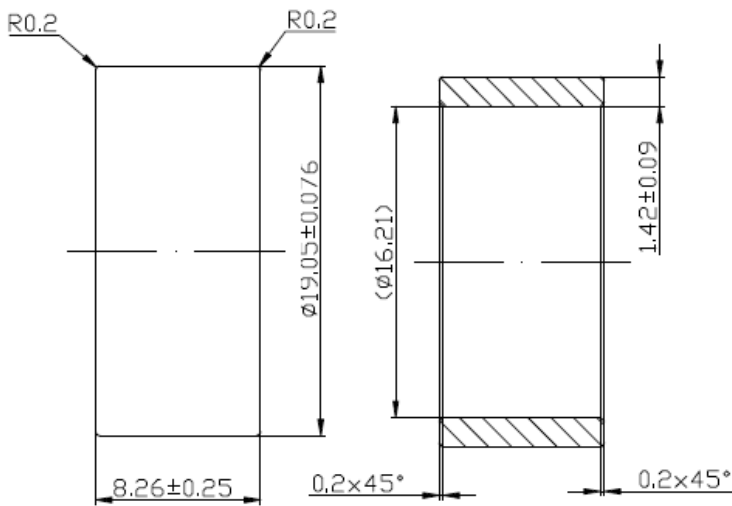

Lead Free Brass PEX Fittings

Specification Sheet

LEAD FREE BRASS PEX CRIMP RINGS

PXCR03LF