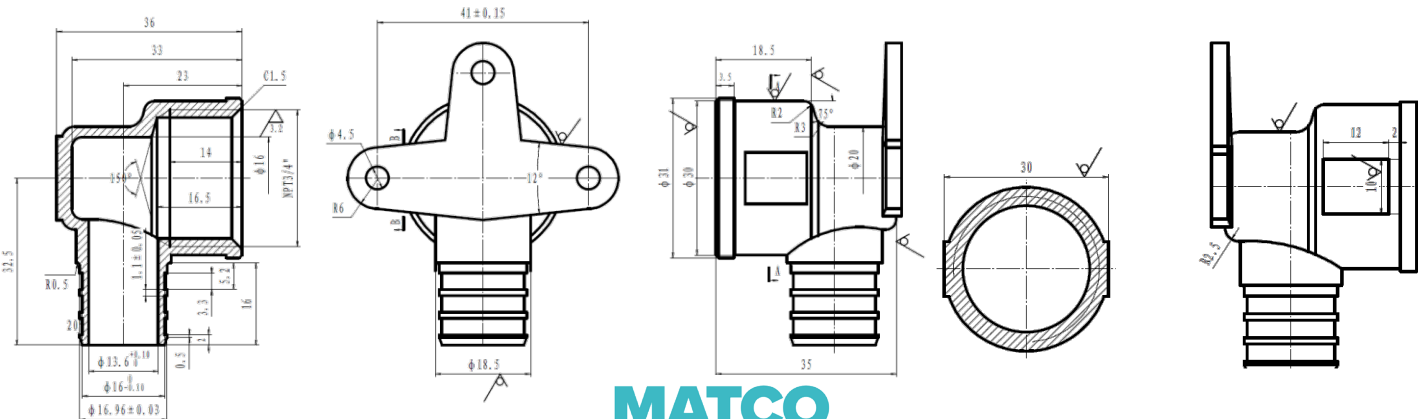

Specification Sheet

LEAD FREE BRASS PEX DROP EAR ELBOWS

PXLD0303LF

PXLD0403LF

PXLD0404LF

Lead Free Brass PEX Fittings

Specification Sheet

LEAD FREE BRASS SWEAT X PEX ELBOW