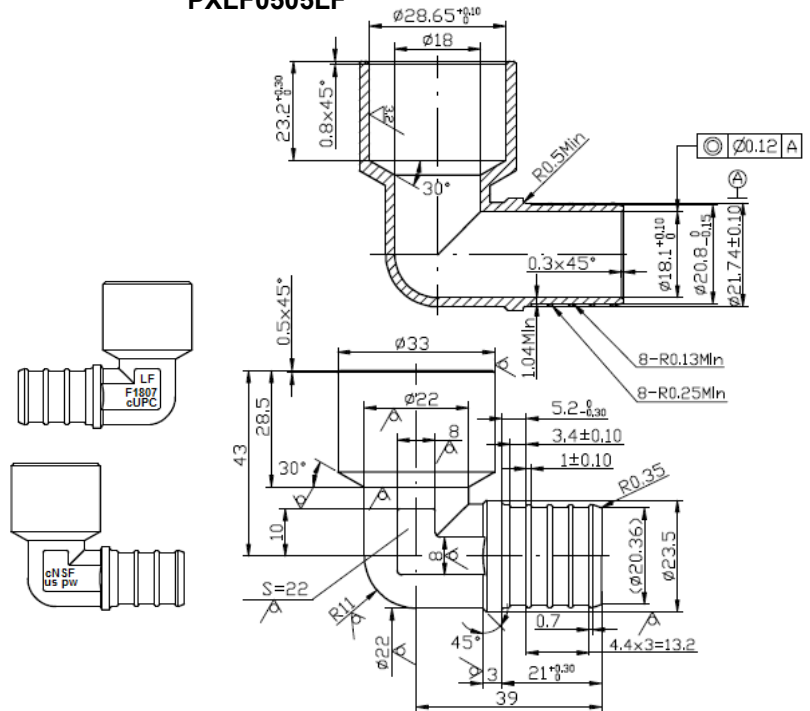

PXLMC0404LF

PXLF0505LF