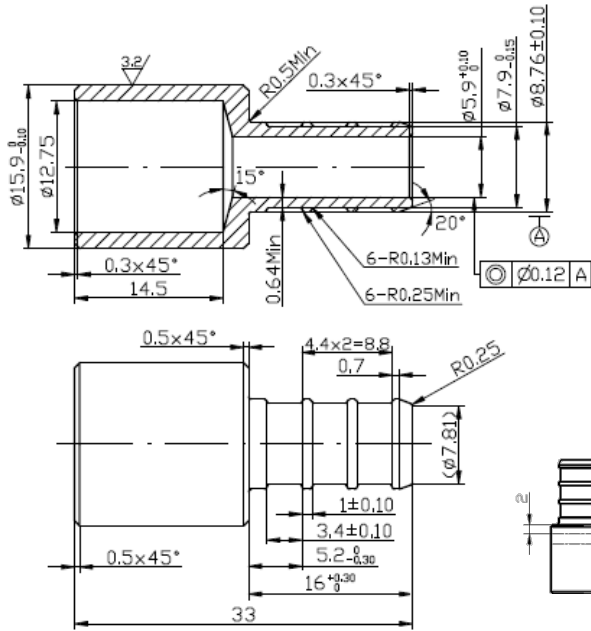

Lead Free Brass PEX Fittings

Specification Sheet

LEAD FREE BRASS MALE SWEAT X PEX ADAPTER

PXMAS0302LF