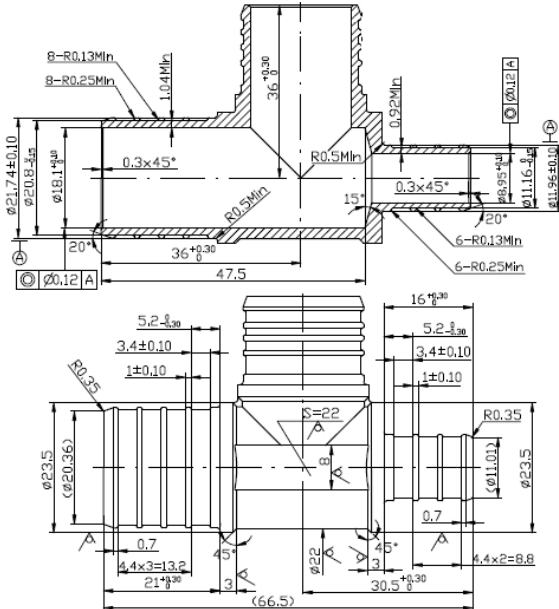

Lead Free Brass PEX Fittings

Specification Sheet

LEAD FREE BRASS PEX REDUCING TEE

PXRT040405LF

PXRT050304LF

PXRT050305LF

PXRT050403LF