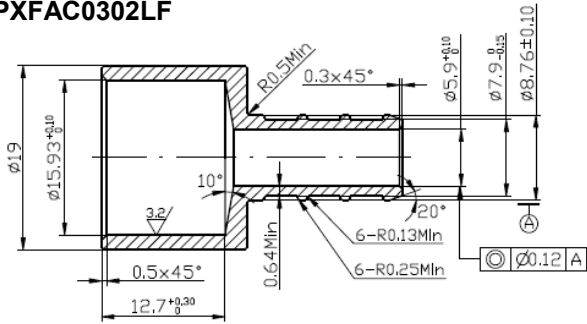

Lead Free Brass PEX Fittings

Specification Sheet

LEAD FREE BRASS PEX ADAPTERS

PXFAC0302LF