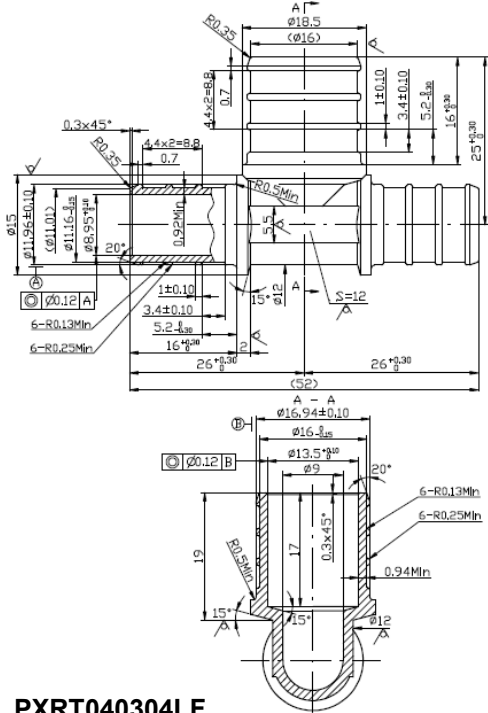

PXT58LF

Lead Free Brass PEX Fittings

Specification Sheet

LEAD FREE BRASS PEX REDUCING TEE

PXRT030304LF

PXRT040403LF

PXRT040304LF

PXRT040303LF