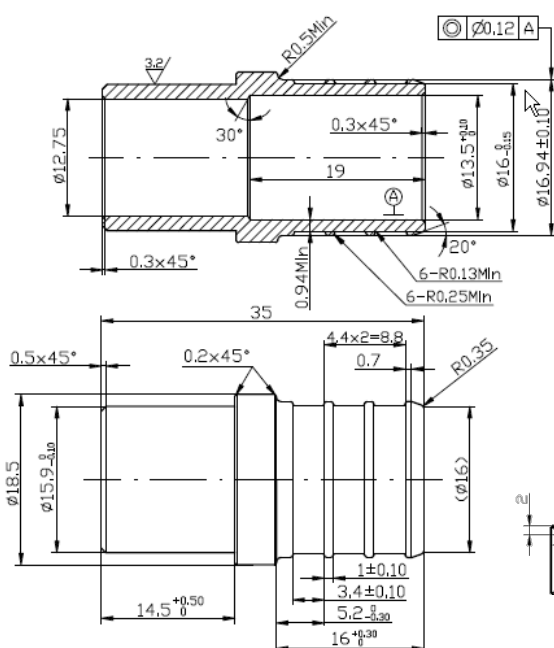

PXMAS0304LF