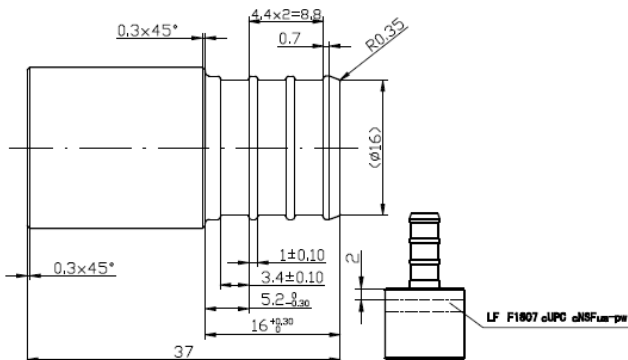

PXFA0358LF