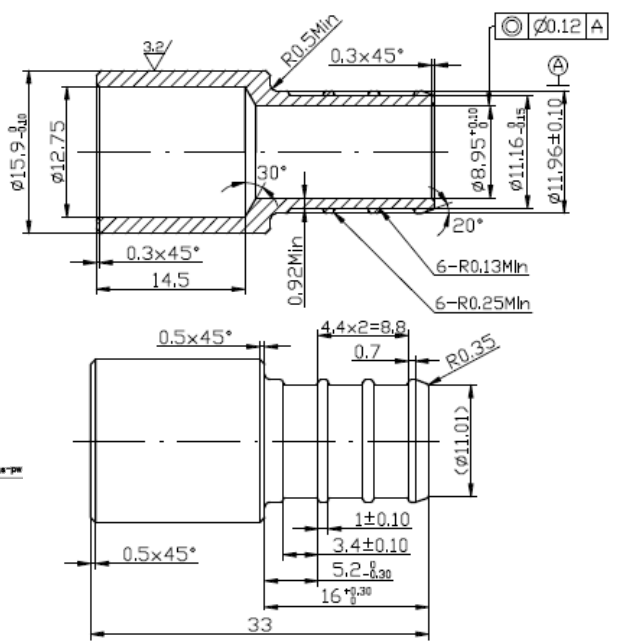

PXMAS0303LF