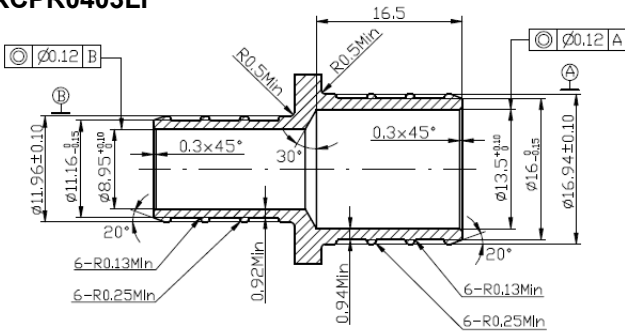

Lead Free Brass PEX Fittings

Specification Sheet

LEAD FREE BRASS PEX REDUCING COUPLINGS

PXCPR0302LF

PXCPR0403LF

PXCPR0504LF

Lead Free Brass PEX Fittings

Specification Sheet