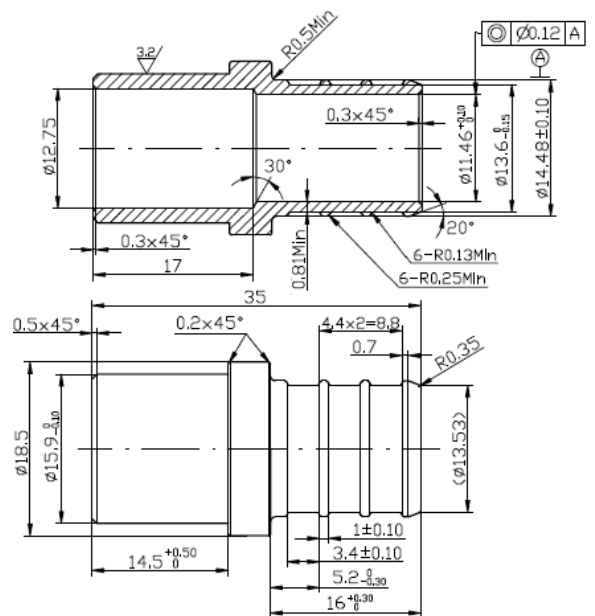

PXMAS0358LF