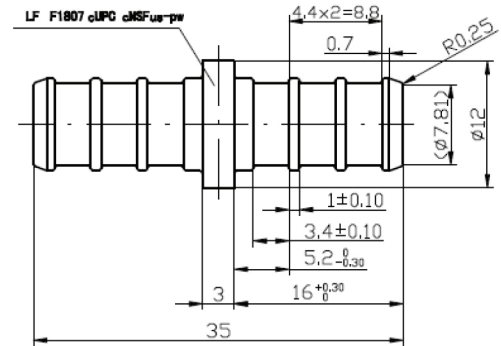

- Lead Free Brass Pex Fittings*
- NSF and UPC Approved
- Manufactured to ASTM Standard F1807
- Can be used with PEX Tubing Manufactured to ASTM Standard F876-877

PXCP02LF