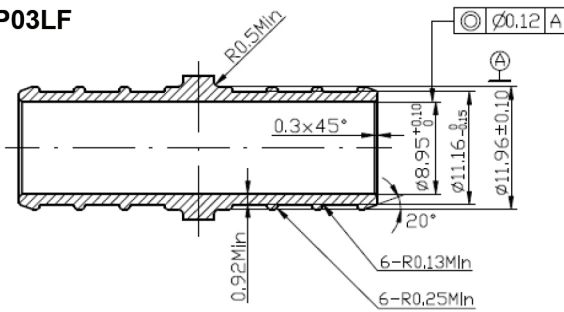

Lead Free Brass PEX Fittings

Specification Sheet

LEAD FREE BRASS PEX COUPLINGS

- Lead Free Brass Pex Fittings*
- NSF and UPC Approved
- Manufactured to ASTM Standard F1807
- Can be used with PEX Tubing Manufactured to ASTM Standard F876-877

PXCP03LF