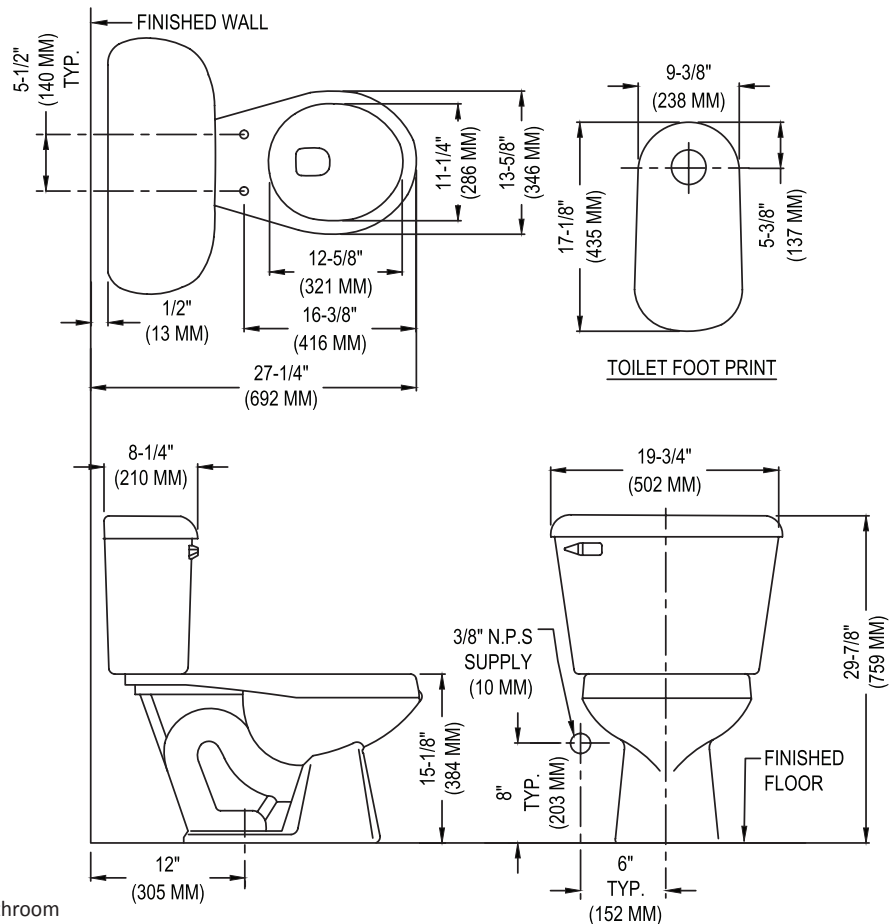

130-160

Alto®

Round Front, Vitreous China, Two-Piece Toilet

Features

- 3 bolt tank-to-bowl connection
- 1.6 gpf / 6.0 lpf low water consumption
- Round front bowl
- 2" flush tower
- Anti-siphon ballcock
- 12" rough-in
- Model 40 chrome plated, plastic trip lever
- 2" glazed trapway
- The Mansfield® limited lifetime warranty
- Available in White, Standard Colors: Biscuit, Bone

MADE IN USA

130-160

Alto®

Round Front, Vitreous China, Two-Piece Toilet

Specifications

Model #	Description	Codes/Standards
130-160	Round front (1.6 gpf/6.0 lpf) two-piece toilet	

Specification	Description	Specification	Description
Material	Vitreous China	Trap Diameter	2"
Water Pressure Range	20 to 80 PSI	Trap Seal	2-5/8"
Flush System	2" Flush Tower	Rough-in	12" (14" option)
Water Usage	1.6 gpf / 6.0 lpf	Shipping Weight	Model 130 - 46 lbs. (21 kg) Model 160 - 34 lbs. (15 kg)
Water Surface Area	8" X 9"	Warranty	Vitreous China - Limited Lifetime Tank Trim - Limited One Year
MaP Rating	800 grams		

Technical Information

See our complete line of acrylic and vitreous china bathroom fixtures, plastic tank trim and plumbing products.

These dimensions are nominal and subject to change without notice.

Fixture performance and specifications meet or exceed ASME A112.19.2-2008/CSA B45.1-08 standards, and other state and local codes.