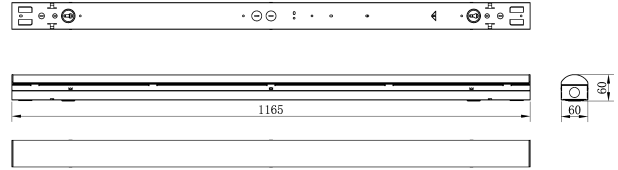

# 71913A - 4' LED STRIP LIGHT

32W 120V-277V 3500K/4000K/5000K