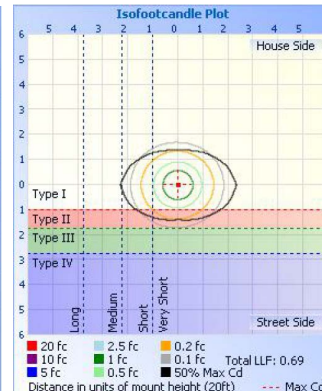

# 71913A - 4' LED STRIP LIGHT

32W 120V-277V 3500K/4000K/5000K

## PHOTOMETRY