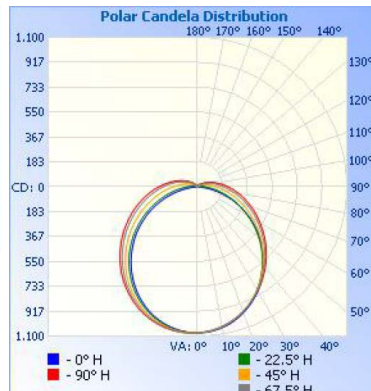

PHOTOMETRY