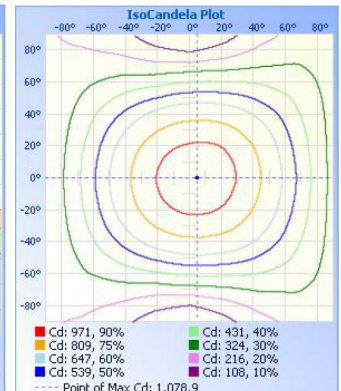

# 71913A - 4' LED STRIP LIGHT

32W 120V-277V 3500K/4000K/5000K

## PHOTOMETRY

### **Chromacity Measurements:**

Beam Angle: H106.8 V125.5

CRI: 82

UGR: <19

R9: 7