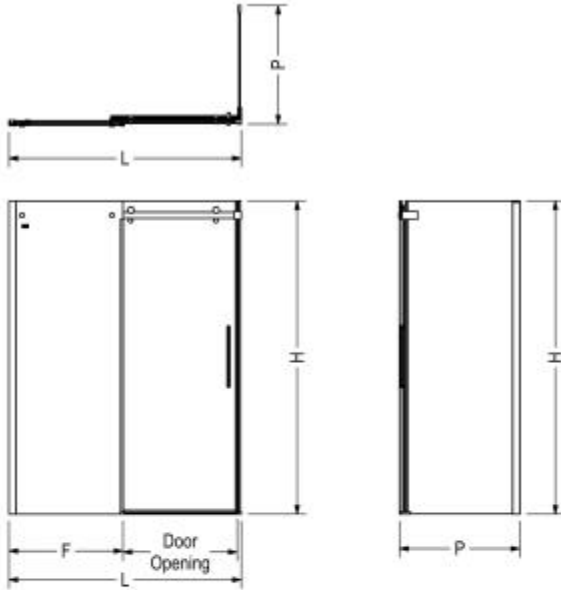

# Halo Return Panel for 32 in. Base

**Model number:**

138998-900-305-000

**Dimensions:** 29.875" x 78.75"

**Installation:**

**Material:** Tempered Glass

# Halo Return Panel for 32 in. Base

**Model number:**

138998-900-305-000

**Dimensions:** 29.875" x 78.75"

**Installation:**

**Material:** Tempered Glass

STANDARD

## Dimensions

30 x 78 3/4 In.  
(759 x 2000 mm)

## Weight

62 lbs - 28 kg

Code	Description	H	L Adjustable	F	P Adjustable	Door Opening	Wall Adjustment
138996	Halo 78 3/4" x 47"	78 3/4"	44 1/2" - 47"	22 1/2"	-	16 1/4" - 18 3/4"	1"
138997	Halo 78 3/4" x 59"	78 3/4"	56 1/2" - 59"	28 5/8"	-	22 1/8" - 24 5/8"	1"
139393	Return Panel 30"	78 3/4"	-	-	27 7/8"	-	1"
138998	Return Panel 32"	78 3/4"	-	-	29 7/8"	-	1"
139395	Return Panel 34"	78 3/4"	-	-	31 7/8"	-	1"
139396	Return Panel 36"	78 3/4"	-	-	33 7/8"	-	1"
139394	Return Panel 42"	78 3/4"	-	-	39 7/8"	-	1"