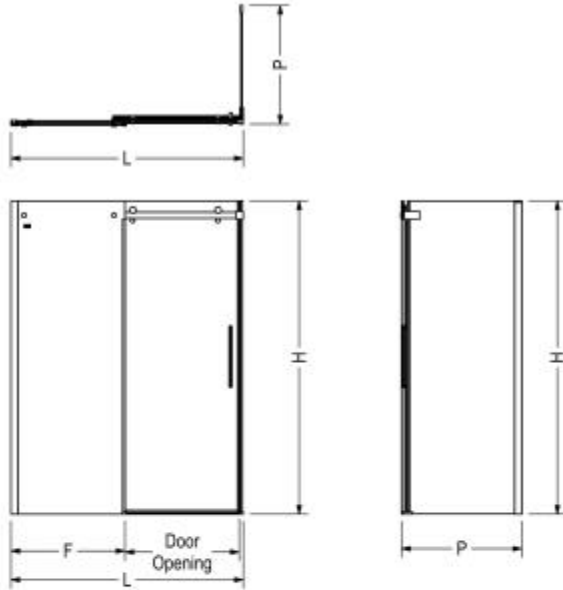

Halo Return Panel for 32 in. Base

Model number:

138998-900-084-000

Dimensions: 29.875" x 78.75"

Installation:

Material: Tempered Glass

Standard Features:

- 8 mm tempered glass panels
- Available in 4 finishes: Chrome, Brushed Nickel, Dark Bronze, Matte Black
- Return Panel for Corner Shower, compatible with Halo, Halo Pro and Vela doors
- The frameless design brings a sense of spaciousness to the room and creates a sleek, minimalist look
- Reversible panel for easy corner installation on the left or on the right
- Glass panels come with the Lotus Easy Clean Glass Protection to repel soap and water stains for carefree maintenance

MAAX products adhere to one or more of the following certifications:

MAAX

Halo Return Panel for 32 in. Base

Model number:

138998-900-084-000

Dimensions: 29.875" x 78.75"

Installation:

Material: Tempered Glass

STANDARD

Dimensions

30 x 78 3/4 In.
(759 x 2000 mm)

Weight

62 lbs - 28 kg

Code	Description	H	L Adjustable	F	P Adjustable	Door Opening	Wall Adjustment
138996	Halo 78 3/4" x 47"	78 3/4"	44 1/2" - 47"	22 1/2"	-	16 1/4" - 18 3/4"	1"
138997	Halo 78 3/4" x 59"	78 3/4"	56 1/2" - 59"	28 5/8"	-	22 1/8" - 24 5/8"	1"
139393	Return Panel 30"	78 3/4"	-	-	27 7/8"	-	1"
138998	Return Panel 32"	78 3/4"	-	-	29 7/8"	-	1"
139395	Return Panel 34"	78 3/4"	-	-	31 7/8"	-	1"
139396	Return Panel 36"	78 3/4"	-	-	33 7/8"	-	1"
139394	Return Panel 42"	78 3/4"	-	-	39 7/8"	-	1"

All dimensions are approximate. Structure measurements must be verified against the unit to ensure proper fit.

Project: _____

Contractor: _____

Representative: _____

Date: _____

Tel: _____

Notes: _____

MAAX