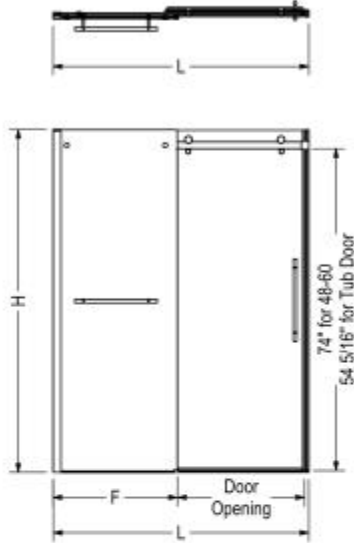

## Standard Features:

- Rollers and handle offered in 7 different finishes (monochrome or mix-finishes)
- 59" high clear glass panel 8 mm (5/16") tempered glass with Lotus easy clean protection

- Reversible tub shower door for left or right opening
- This configuration is shipped in 2 boxes

# Vela 56 1/2-59 x 59 in. 8 mm Sliding Tub Door for Alcove Installation

**Model number:**

138480-900-380-000

**Dimensions:** 59"

**Installation:** Alcove

**Material:** Tempered Glass

STANDARD

## Dimensions

59 In.  
(1499 mm)

## Weight

120 lbs - 54 kg

Code	Description	H	L Adjustable	F	Door Opening	Wall Adjustment
138460	Vela 78 3/4" x 47" without towel bar	78 3/4"	44 1/2" - 47"	22 1/2"	16 1/4" - 18 3/4"	1"
138465	Vela 78 3/4" x 47" with towel bar	78 3/4"	44 1/2" - 47"	22 1/2"	16 1/4" - 18 3/4"	1"
138470	Vela 78 3/4" x 59" without towel bar	78 3/4"	56 1/2" - 59"	28 5/8"	22 1/8" - 24 5/8"	1"
138475	Vela 78 3/4" x 59" with towel bar	78 3/4"	56 1/2" - 59"	28 5/8"	22 1/8" - 24 5/8"	1"
138480	Vela 59" x 59" without towel bar	59"	56 1/2" - 59"	28 5/8"	22 1/8" - 24 5/8"	1"
138485	Vela 59" x 59" with towel bar	59"	56 1/2" - 59"	28 5/8"	22 1/8" - 24 5/8"	1"