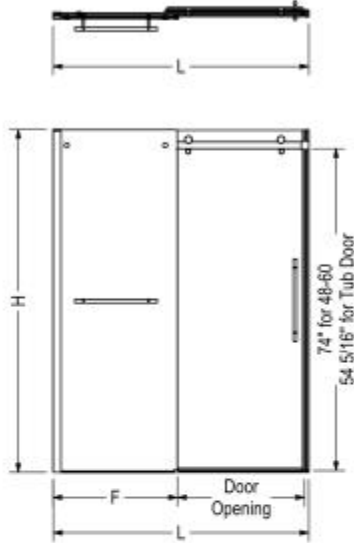

Vela 56 1/2-59 x 78 3/4 in. 8mm Sliding Shower Door for Alcove Installation

Model number:

138470-900-370-000

Dimensions: 78.75"

Installation: Alcove

Material: Tempered Glass

Standard Features:

- Rollers and handle offered in 7 different finishes (monochrome or mix-finishes)
- 78 3/4" high clear glass panel 8 mm (5/16") tempered glass with Lotus easy clean protection

MAAX products adhere to one or more of the following certifications:

MAAX

Vela 56 1/2-59 x 78 3/4 in. 8mm Sliding Shower Door for Alcove Installation

Model number:

138470-900-370-000

Dimensions: 78.75"

Installation: Alcove

Material: Tempered Glass

STANDARD

Dimensions

78 3/4 In.
(2000 mm)

Weight

156 lbs - 71 kg

Frame Type

Frameless

Door Adjustment

Frameless

Code	Description	H	L Adjustable	F	Door Opening	Wall Adjustment
138460	Vela 78 3/4" x 47" without towel bar	78 3/4"	44 1/2" - 47"	22 1/2"	16 1/4" - 18 3/4"	1"
138465	Vela 78 3/4" x 47" with towel bar	78 3/4"	44 1/2" - 47"	22 1/2"	16 1/4" - 18 3/4"	1"
138470	Vela 78 3/4" x 59" without towel bar	78 3/4"	56 1/2" - 59"	28 5/8"	22 1/8" - 24 5/8"	1"
138475	Vela 78 3/4" x 59" with towel bar	78 3/4"	56 1/2" - 59"	28 5/8"	22 1/8" - 24 5/8"	1"
138480	Vela 59" x 59" without towel bar	59"	56 1/2" - 59"	28 5/8"	22 1/8" - 24 5/8"	1"
138485	Vela 59" x 59" with towel bar	59"	56 1/2" - 59"	28 5/8"	22 1/8" - 24 5/8"	1"