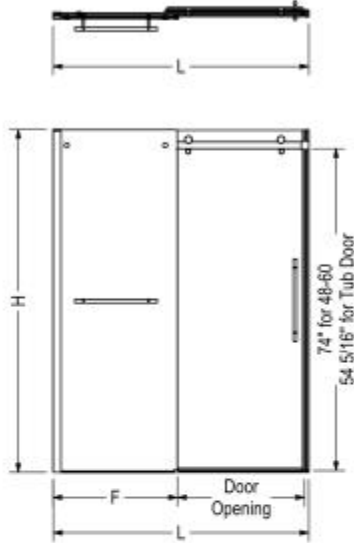

Vela 56 1/2-59 x 78 3/4 in. 8mm Sliding Shower Door for Alcove Installation

Model number:

138470-900-084-000

Dimensions: 78.75"

Installation: Alcove

Material: Tempered Glass

Standard Features:

- Rollers and handle offered in 7 different finishes (monochrome or mix-finishes)
- 78 3/4" high clear glass panel 8 mm (5/16") tempered glass with Lotus easy clean protection

MAAX products adhere to one or more of the following certifications:

MAAX

Vela 56 1/2-59 x 78 3/4 in. 8mm Sliding Shower Door for Alcove Installation

Model number:

138470-900-084-000

Dimensions: 78.75"

Installation: Alcove

Material: Tempered Glass

STANDARD

Dimensions

78 3/4 In.
(2000 mm)

Weight

156 lbs - 71 kg

Frame Type

Frameless

Door Adjustment

Frameless

Code	Description	H	L Adjustable	F	Door Opening	Wall Adjustment
138460	Vela 78 3/4" x 47" without towel bar	78 3/4"	44 1/2" - 47"	22 1/2"	16 1/4" - 18 3/4"	1"
138465	Vela 78 3/4" x 47" with towel bar	78 3/4"	44 1/2" - 47"	22 1/2"	16 1/4" - 18 3/4"	1"
138470	Vela 78 3/4" x 59" without towel bar	78 3/4"	56 1/2" - 59"	28 5/8"	22 1/8" - 24 5/8"	1"
138475	Vela 78 3/4" x 59" with towel bar	78 3/4"	56 1/2" - 59"	28 5/8"	22 1/8" - 24 5/8"	1"
138480	Vela 59" x 59" without towel bar	59"	56 1/2" - 59"	28 5/8"	22 1/8" - 24 5/8"	1"
138485	Vela 59" x 59" with towel bar	59"	56 1/2" - 59"	28 5/8"	22 1/8" - 24 5/8"	1"