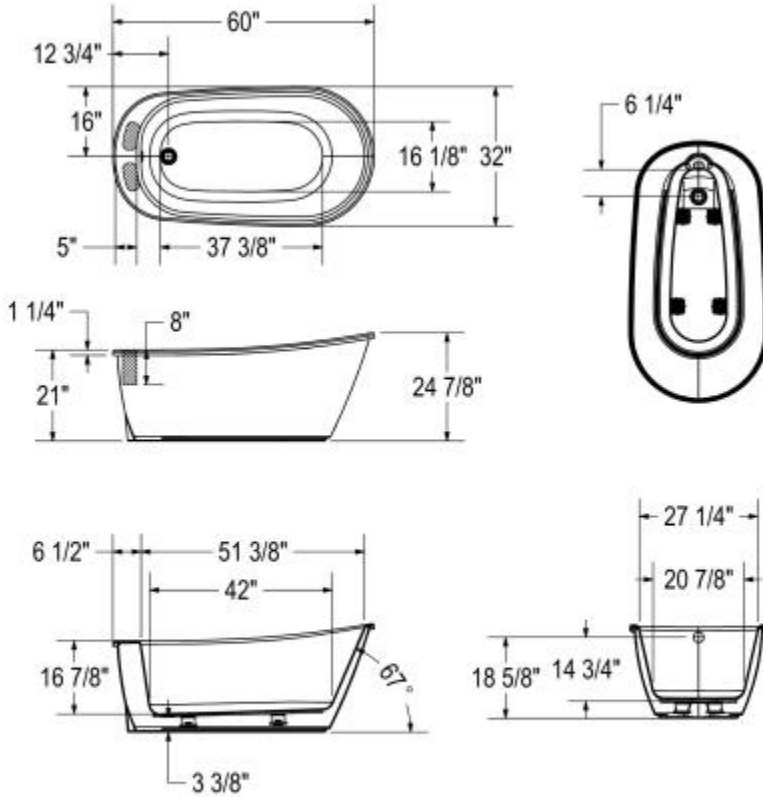

Sax 6032 AcrylX Freestanding Bathtub

Model number:

105797-000-002-100

Dimensions: 60" x 32" x 24.875"

Installation: Freestanding

Material: AcrylX™ Applied Acrylic

Standard Features:

- AcrylX™ surface resistant to stains
- Bathtub skirt available in 4 colours: White, Sterling Silver, Black, Thunder Grey
- Maximized bathing well with comfortable backrest
- 2-piece bathtub for easy transportation and seamless installation
- Compatible with F2 drain connector to save time and money on installation
- MAAX innovative leveling legs for easy installation

Model number:

105797-000-002-100

Dimensions: 60" x 32" x 24.875"

Installation: Freestanding

Material: AcrylX™ Applied Acrylic

Dimensions

60 x 32 x 25 In.
(1524 x 813 x 632 mm)

Water Capacity

44 gallons - 168 liters

Weight

130 lbs - 59 kg

Bathing Well

42 In. x 21 In.
(1067 mm x 530 mm)

Deep Sump Height

14.75 In. - 375 mm

Deck Width

5 In. - 127 mm

Drain location:

End

(): Recommended faucet area 2 sections of 7" (L) x 3" (W).
Depth recommended for straight pipes 8".

All dimensions are approximate. Structure measurements must be verified against the unit to ensure proper fit.