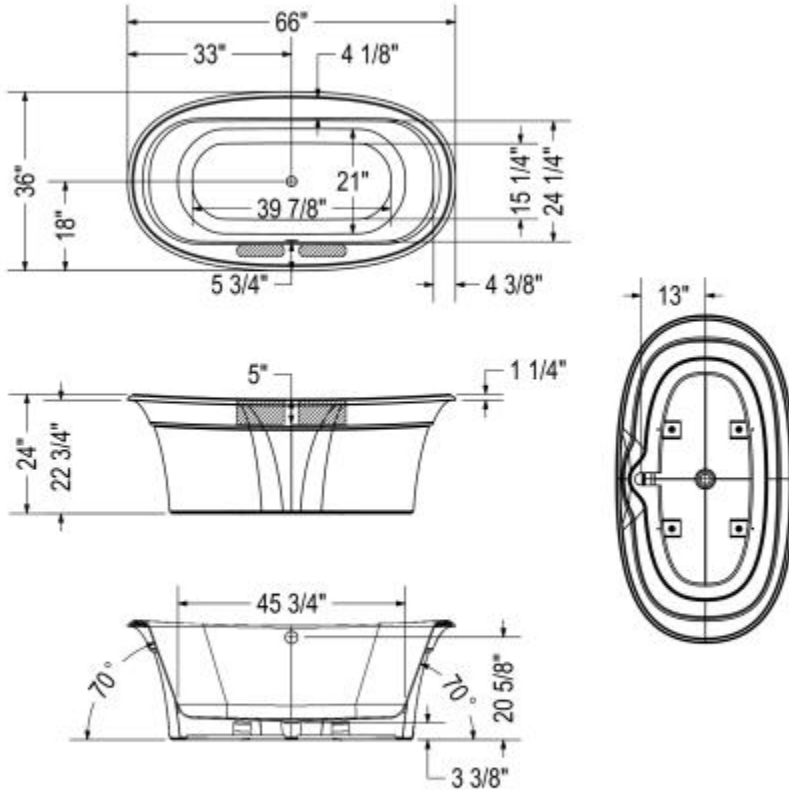

# Ella Sleek 66 x 36 Acrylic Freestanding Bathtub

**Model number:**

105744-000-001-100

**Dimensions:** 66" x 36" x 24"

**Installation:** Freestanding

**Material:** Acrylic

( ) : Recommended faucet area 2 sections of 10" (L) x 2 1/2" (W)  
Depth recommended for straight pipes 5".

All dimensions are approximate. Structure measurements must be verified against the unit to ensure proper fit.

## Dimensions

66 x 36 x 24 In.  
(1676 x 914 x 610 mm)

## Deck Width

4.125 In. - 105 mm