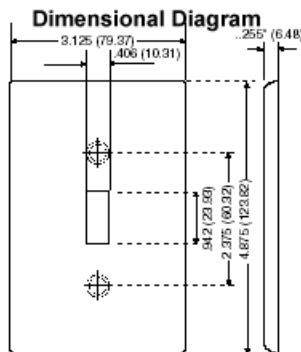

PJ8-T

1-Gang, 1-Duplex. Midway nylon wallplate. Light Almond

Familiar and functional, Leviton Traditional Wallplates are designed for use with Traditional Leviton devices. They represent styles and form factors that have stood the test of time. Their clean lines work in virtually any location, whether in new or retrofit construction, and they install quickly and easily. Leviton offers Traditional Wallplates in a vast array of colors and configurations.

UPC Code : 078477277577

Country Of Origin : United States

RoHS Compliant : Yes

Technical Information

Product Features

Color : Light Almond

Gang : 1

Material : Nylon

Mount : Device

Size : Midway

Standards and Certifications : UL/CSA

Type : Duplex

Warranty : 10-Year Limited

Available Colors :

Black

Blue

Brown

Gray

Ivory

Red

White