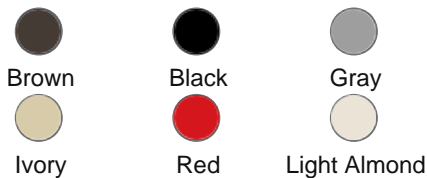

PJ26-W

1-Gang Decora/GFCI Device Wallplate, Midway Size,
Thermoplastic Nylon, White

1-Gang Decora/GFCI Device Decora Wallplate, Midway Size,
Thermoplastic Nylon, Device Mount, - White

ROHS Compliant : Yes

Leviton Decora Designer Wallplates — available in a wide spectrum of colors and styles — can add subtle elegance to any home. Sleek, versatile and convenient, they also come in a midway size that gives even greater coverage, and can hide unsightly wall surface irregularities. All Leviton Decorative Wallplates can stand up to heavy use while coordinating perfectly with paint or wall coverings. Think of them as the finishing touch to giving a home its signature look.

Color :  White

UPC Code : 078477153611

Country Of Origin : Please Contact
Customer Service

Available Colors :

Technical Information

Product Features

Color : White

Gang : 1