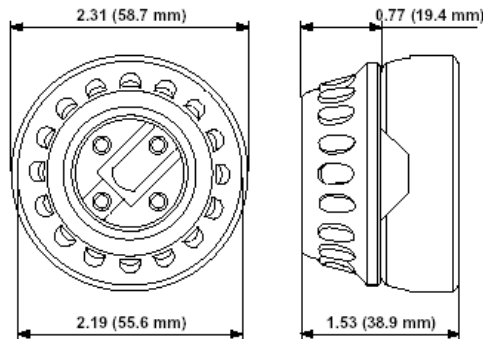

Standards and Certifications

CSA Certified : File LR-1863

UL Listed : File E3810

SPECIFICATION SUBMITTAL

JOB NAME:	CATALOG NUMBERS:	
____	____	____
JOB NUMBER:	____	____