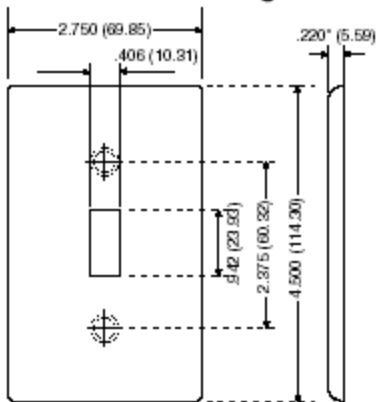

Dimensional Diagram

3-GANG Width = 6.38" (161.9mm)