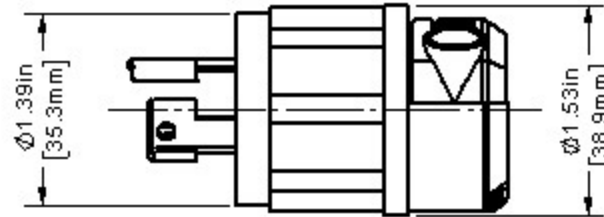

4

3

2

1

CATALOG # 4720-C

BLACK & WHITE

CATALOG # 4720-CY

YELLOW & WHITE

CATALOG # 4720-CB

BLACK & BLACK

15A LOCKING PLUG, 15 AMP, 125 VOLT,
2 POLE, 3 WIRE, GROUNDING, NEMA L5-15P

UNLESS OTHERWISE SPECIFIED: DO NOT SCALE DRAWING. ALL DIMENSIONS ARE IN INCHES. ALL ANGLES ARE IN DEGREES.		LEVITON	
TOLERANCES		TITLE: 4720-C LOCKING PLUG CATALOG DRAWING	
INCH	METRIC	DWG NO. CATSTD-04720-0CX-D01	
XX ± .01	X ± 2mm	SIZE	SCALE:1:1 SHEET 1 OF 1
XXX ± .005	XX ± .1mm	B	Copyright 2020, Leviton Mfg. Co. All Rights Reserved.
ANGLE: ± 1/2°			
THIRD ANGLE PROJECTION			
ALL PRINTED COPIES ARE UNCONTROLLED			

4

3

2

1