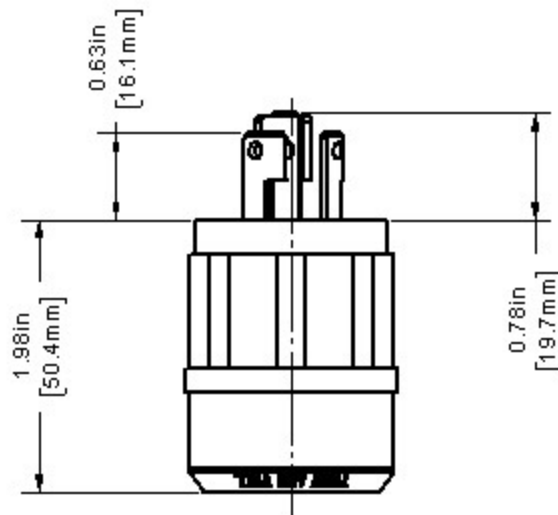

4

3

2

1

CATALOG # 4720-C

BLACK & WHITE

CATALOG # 4720-CY

YELLOW & WHITE

CATALOG # 4720-CB

BLACK & BLACK

15A LOCKING PLUG, 15 AMP, 125 VOLT,
2 POLE, 3 WIRE, GROUNDING, NEMA L5-15P

UNLESS OTHERWISE SPECIFIED: DO NOT SCALE DRAWING. ALL DIMENSIONS ARE IN INCHES. ALL ANGLES ARE IN DEGREES.		LEVITON	
TOLERANCES		TITLE: 4720-C LOCKING PLUG CATALOG DRAWING	
INCH	METRIC	DWG NO. CATSTD-04720-0CX-D01	
XX ± .01	X ± 2mm	SIZE	SCALE:1:1 SHEET 1 OF 1
XXX ± .005	XX ± .1mm	B	Copyright 2020, Leviton Mfg. Co. All Rights Reserved.
ANGLE: ± 1/2°			
THIRD ANGLE PROJECTION			
ALL PRINTED COPIES ARE UNCONTROLLED			

4

3

2

1