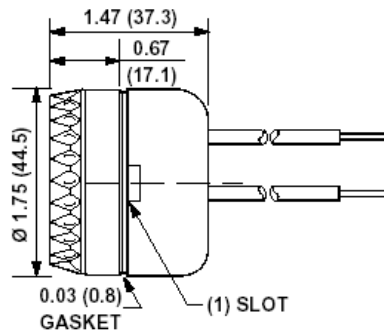

Technical Information

Material Specifications

Circuit : Single Circuit
Shell Material : Aluminum
Voltage : 250 Volt
Wattage Rating : 660W

Mechanical Specifications

Availability : Distribution
Color : White
Mounting Type : Ring Type
Termination : 9-Inch 18-AWM TEW Wire Leads

Product Features

Access : Back Wired
Availability : Distribution
Body Material : Unglazed Porcelain
Circuit : Single Circuit
Construction : Two-Piece

Feature : Slot Lock Prevents Rotation
Gasket Rating : 90C Dry Maximum
Lamp Base : Medium
Lamp Socket Base : Medium
Lampholder Type : Keyless
Light Type : Incandescent
Mounting Type : Ring Type
Screw Shell Material : Aluminum
Standards and Certifications : UL/CSA
Termination : 9-Inch 18-AWM TEW Wire Leads
Warranty : 1 Year Limited
Wire Strip Length : 3/4 Inch

Standards and Certifications
CSA Certified : File LR-1863
UL Listed : File E3810

USE Ø 1.44 (36.5) MOUNTING HOLE

SPECIFICATION SUBMITTAL

JOB NAME:	CATALOG NUMBERS:	
<input type="text"/>	<input type="text"/>	<input type="text"/>
JOB NUMBER:	<input type="text"/>	<input type="text"/>