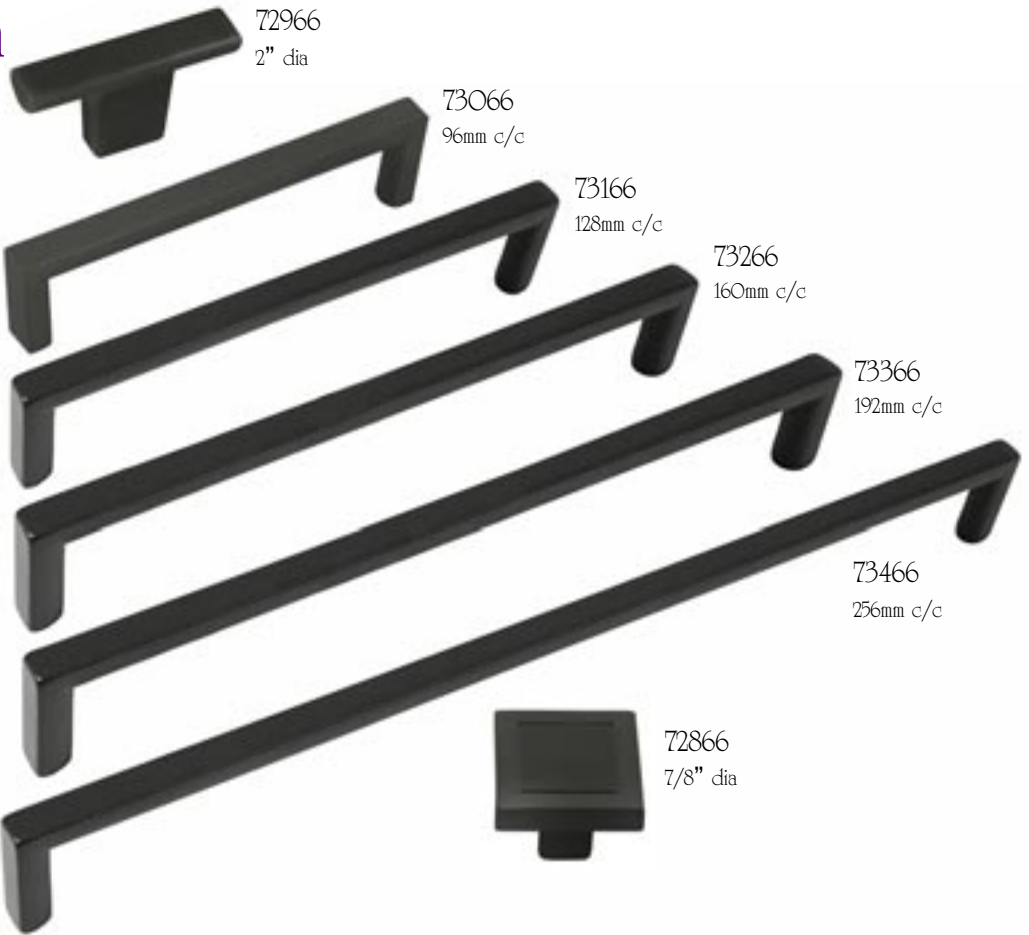

Cosmopolitan

Oil Rubbed Bronze

72966
2" dia

73066
96mm c/c

73166
128mm c/c

73266
160mm c/c

73366
192mm c/c

73466
256mm c/c

72866
7/8" dia

Champagne Brass