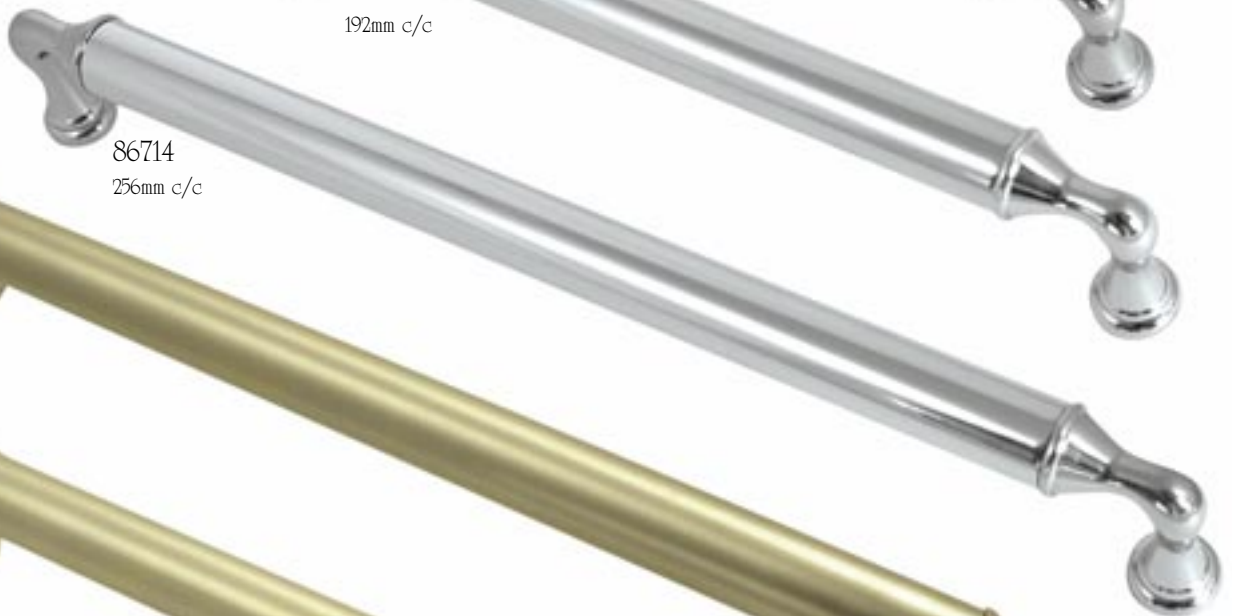

86614
192mm c/c