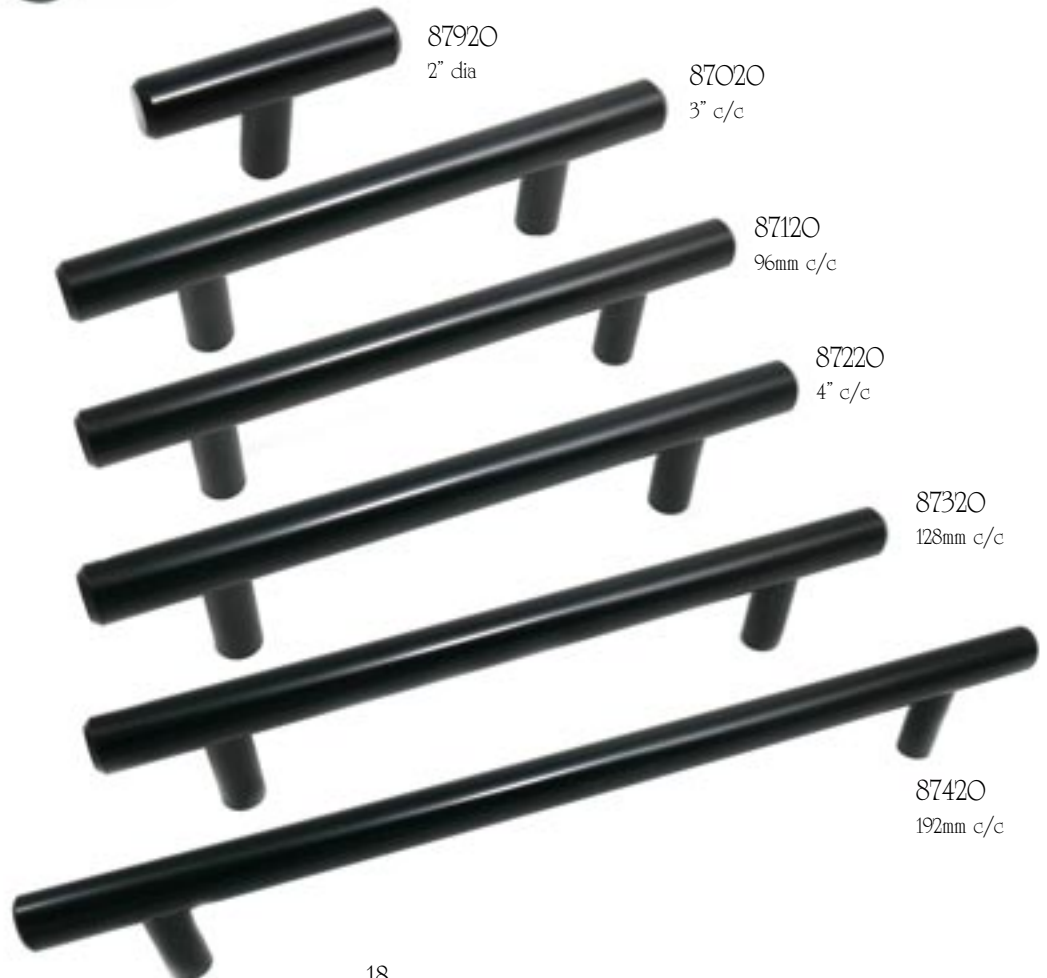

Matte Black