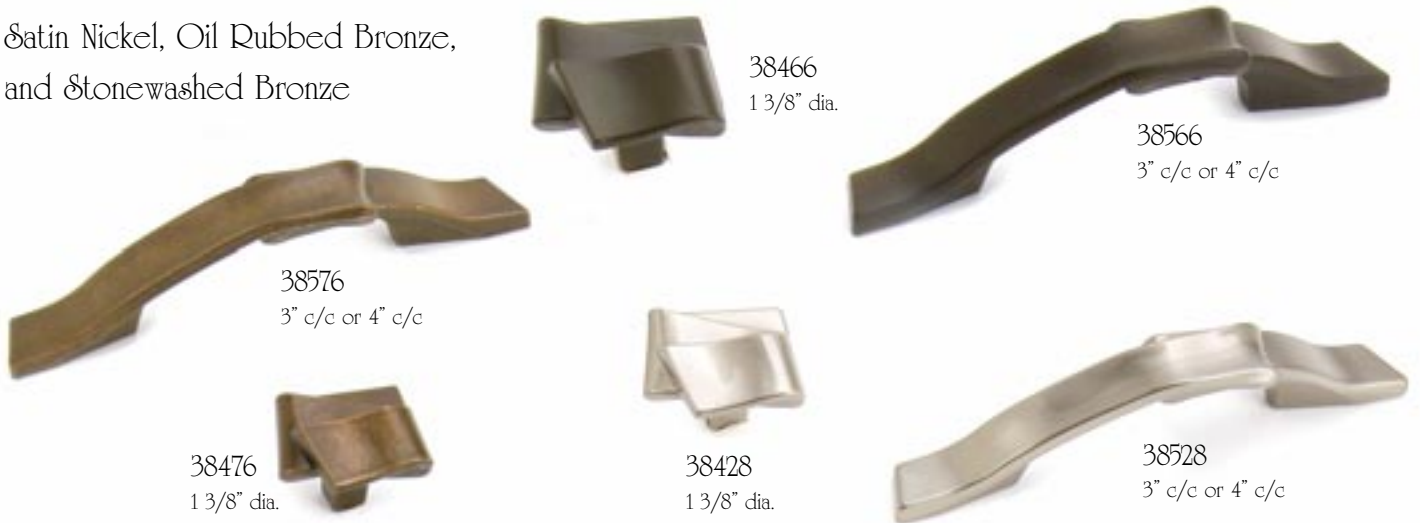

Diva

Satin Nickel, Oil Rubbed Bronze,
and Stonewashed Bronze

38466
1 3/8" dia.

38566
3" c/c or 4" c/c

38576
3" c/c or 4" c/c

38476
1 3/8" dia.

38428
1 3/8" dia.

38528
3" c/c or 4" c/c