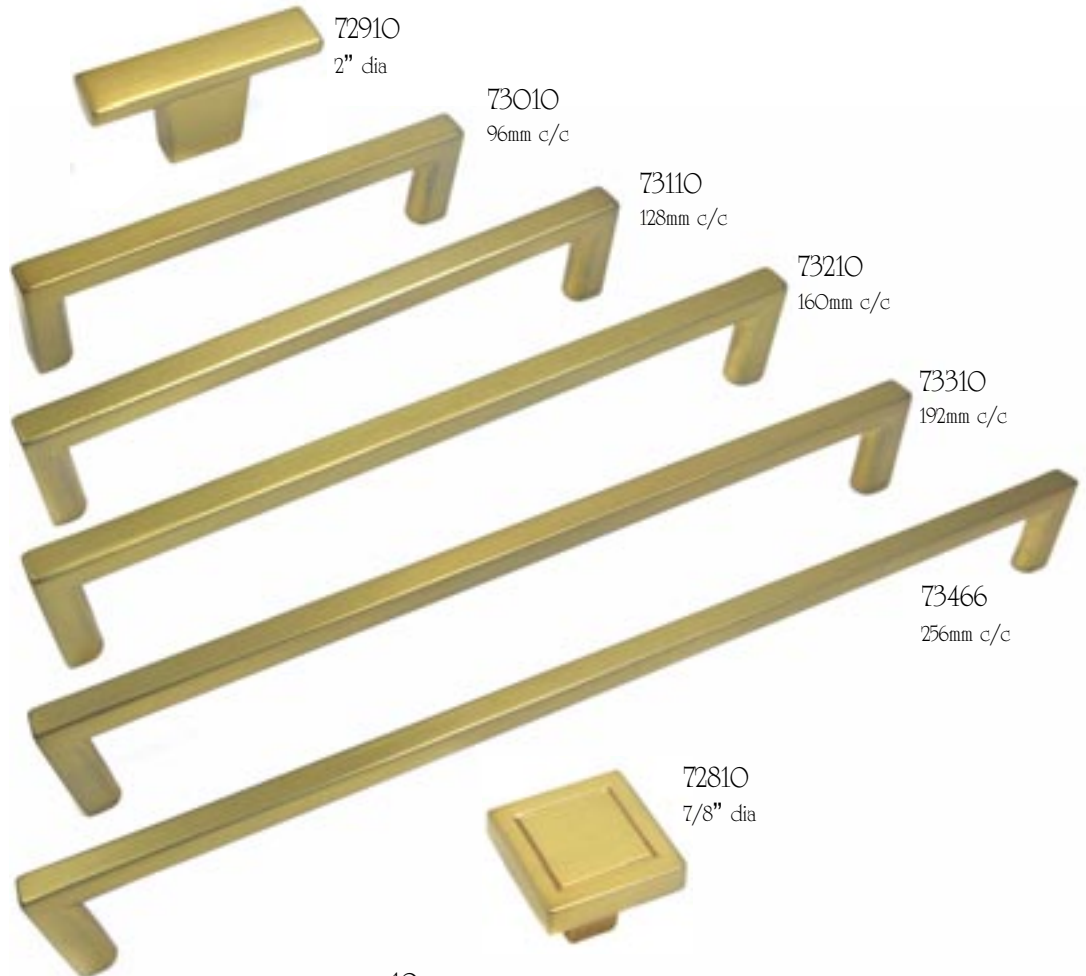

# Cosmopolitan

Oil Rubbed Bronze

72966  
2" dia

73066  
96mm c/c

73166  
128mm c/c

73266  
160mm c/c

73366  
192mm c/c

73466  
256mm c/c

72866  
7/8" dia

Champagne Brass

72910  
2" dia

73010  
96mm c/c

73110  
128mm c/c

73210  
160mm c/c

73310  
192mm c/c

73466  
256mm c/c