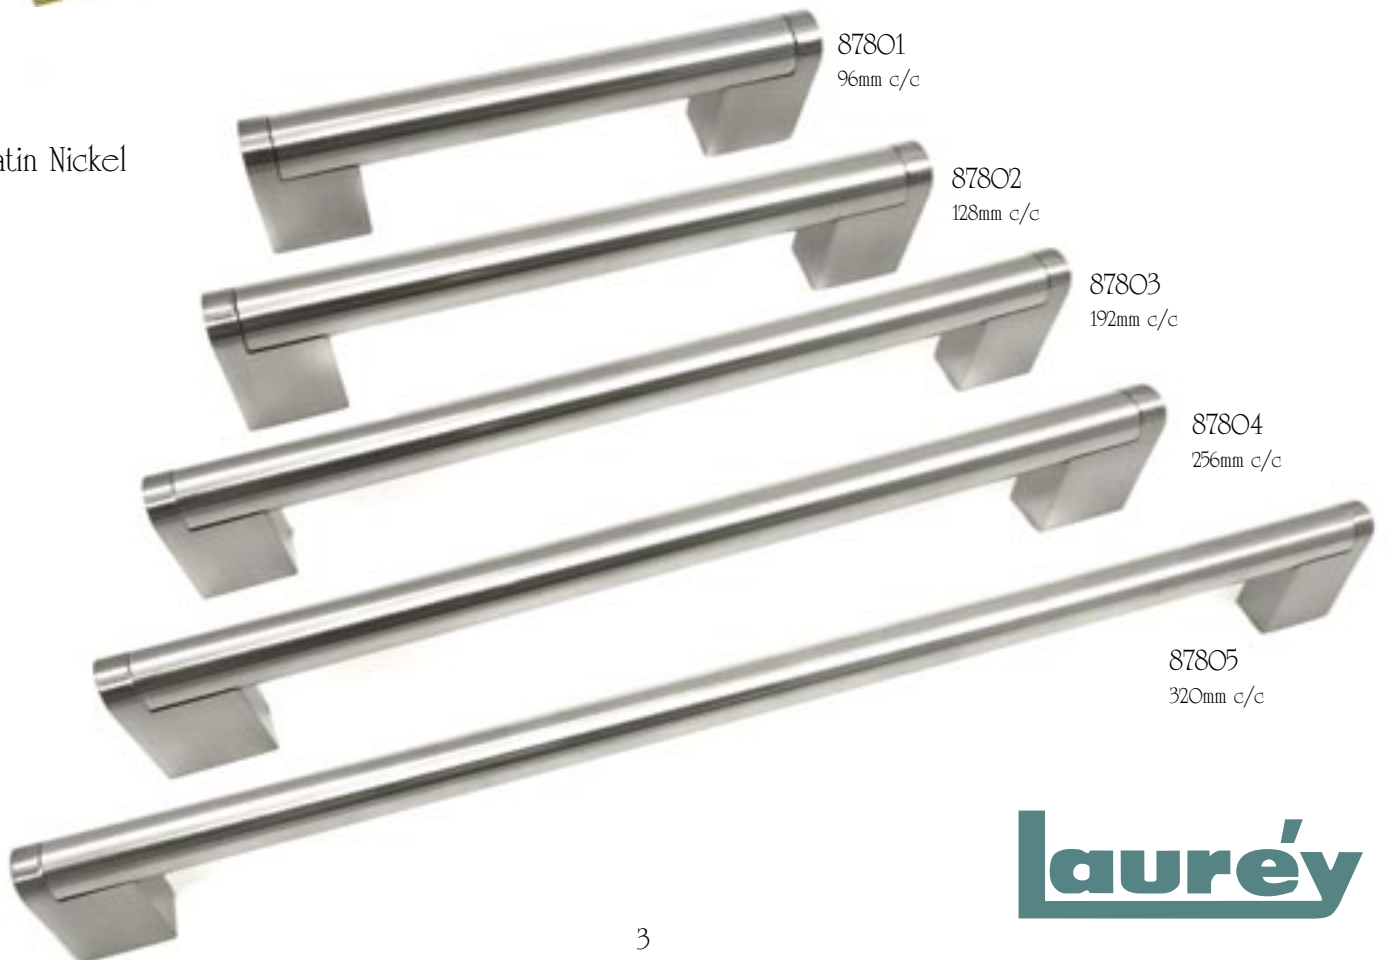

# Tribeca Bar Pulls

Titanium Gold

87811  
96mm c/c

87812  
128mm c/c

87813  
192mm c/c

87814  
256mm c/c

87815  
320mm c/c

Satin Nickel