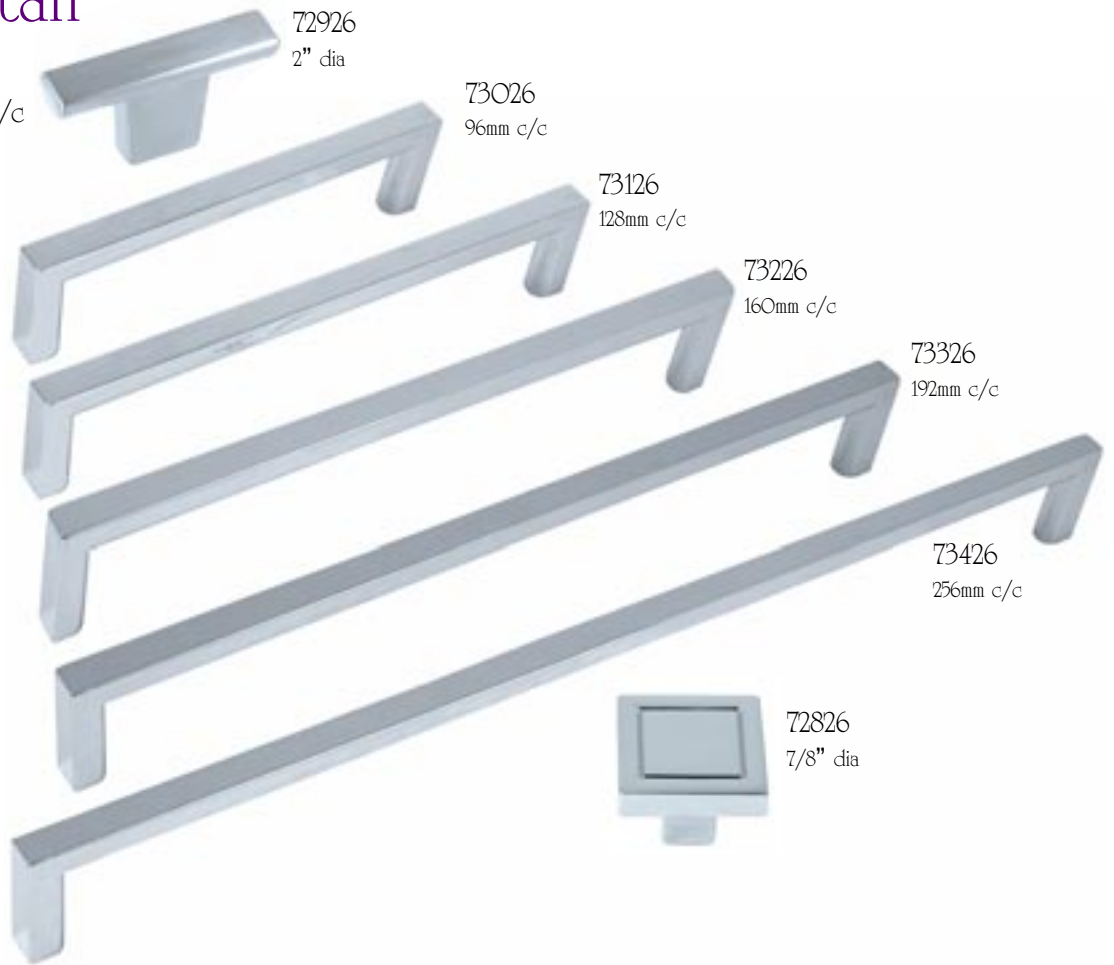

Cosmopolitan

Polished Chrome

Also available in 1 Meter c/c
Item 73926