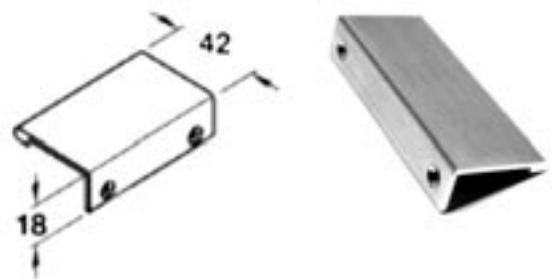

FINISH

OA Length	Polished Chrome	Satin Nickel	Matte Black	Satin Brass	Anodized Aluminum
3" (76mm)	96726	96728	96720	96704	96701
4" (102mm)	96226	96228	96220	96204	96201
6" (150mm)	96326	96328	96320	96304	96301
9" (225mm)	96426	96428	96420	96404	96401
12" (300mm)	96526	96528	96520	96504	96501