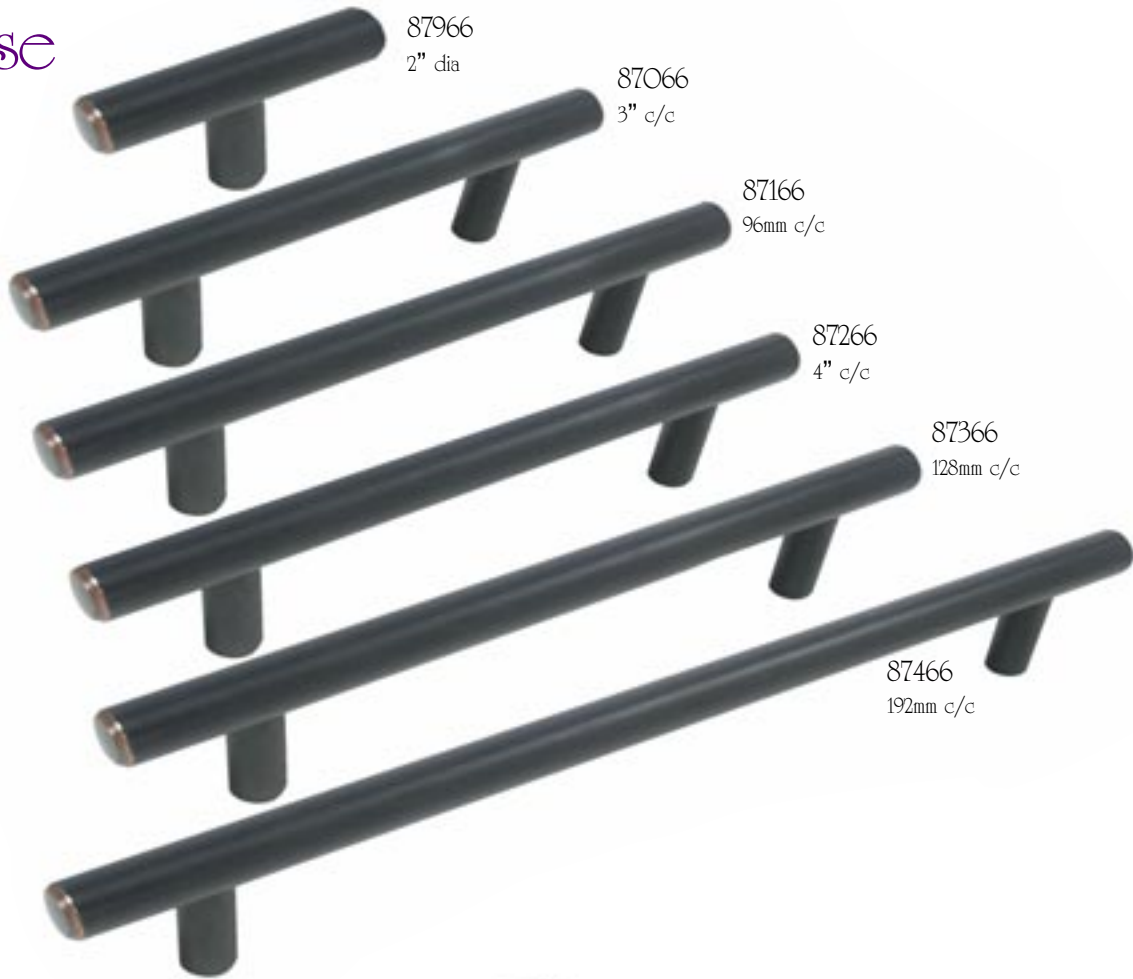

Melrose

Oil Rubbed

Bronze