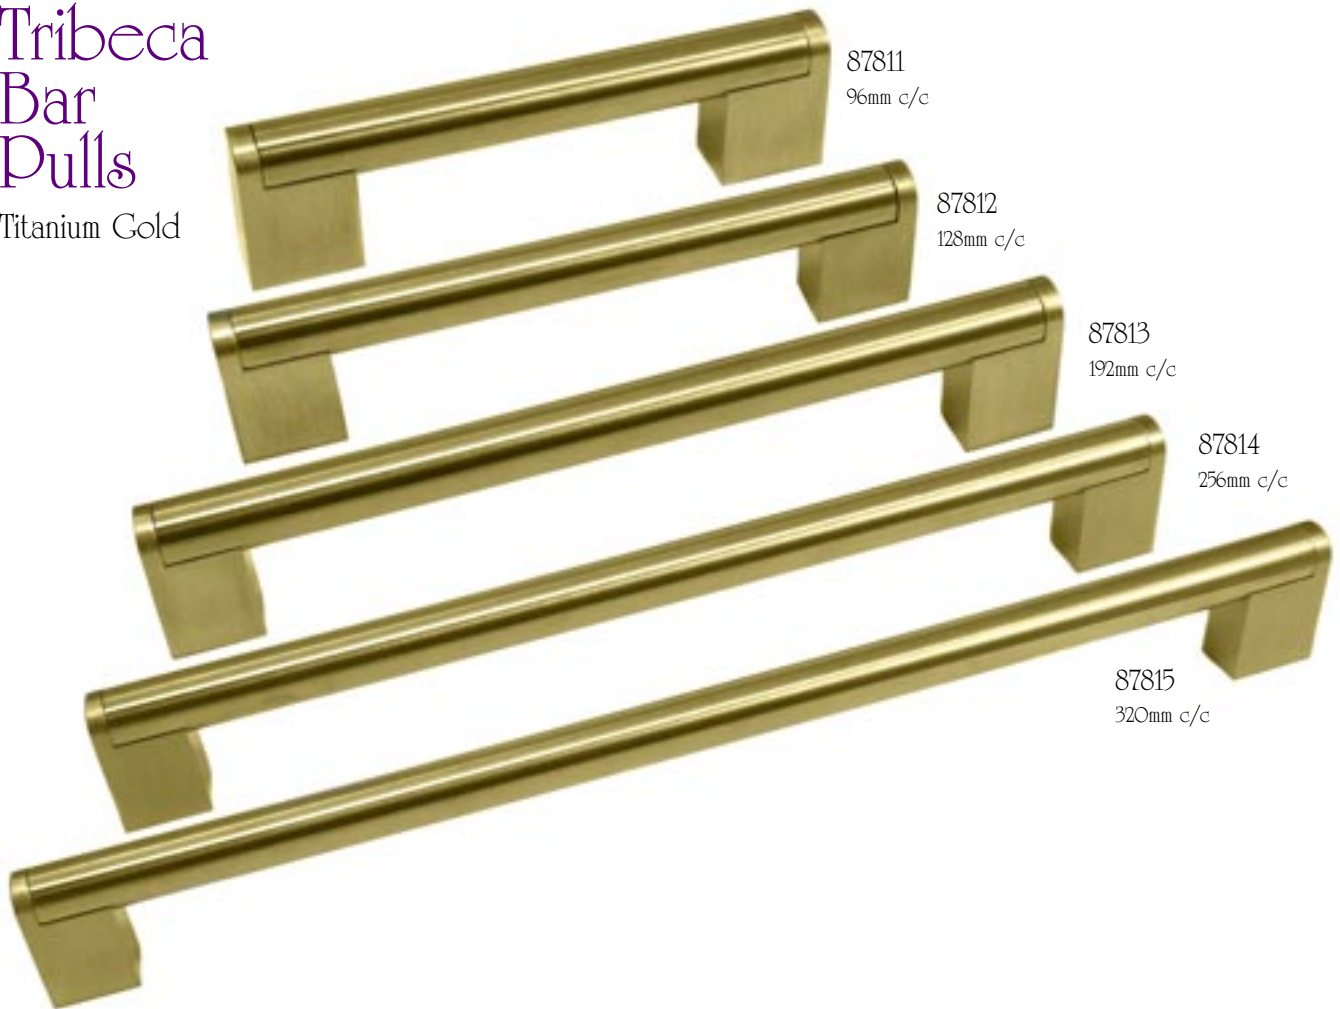

# Lauréy

Tribeca  
Bar  
Pulls

Matte Black

87806  
96mm c/c

87807  
128mm c/c

87808  
192mm c/c

87809  
256mm c/c

87810  
320mm c/c

# Tribeca Bar Pulls

Titanium Gold

87811  
96mm c/c

87812  
128mm c/c

87813  
192mm c/c

87814  
256mm c/c

87815  
320mm c/c

Satin Nickel