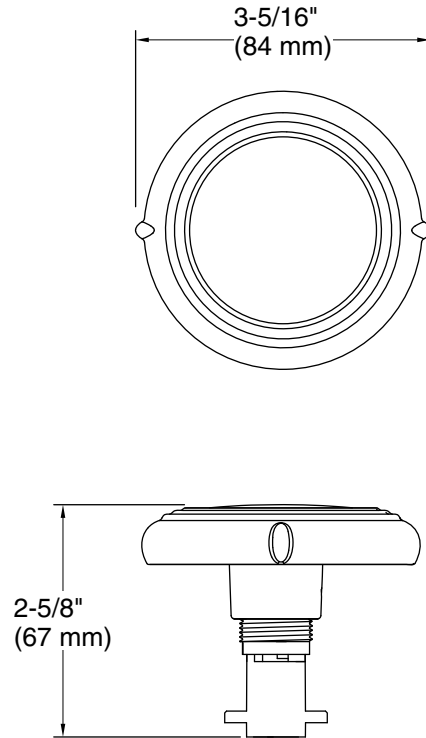

**PureFlo™**  
Traditional rotary-turn bath drain trim  
**K-T37393**

**Features**

- Handle designed to complement traditional bathroom decor
- Trim can be easily replaced when the design or finish needs updating
- Smooth, rotary turn operation
- Box includes handle, stopper, decorative flange with flange nut, overflow escutcheon, and alignment tool
- Not required for pressure testing the rough drain

**Material**

- Durable metal construction
- KOHLER finishes resist corrosion and tarnishing

**Required Products/Accessories**

K-37383 Rough-in cable bath drain, PVC, 30" cable with tubing

K-78438 30" cable bath drain

or

K-37385 rough-in cable drain, PVC, 45" cable

K-78439 45" cable bath drain

**Codes/Standards**

ASME A112.18.2/CSA B125.2

**KOHLER® Faucet Lifetime Limited Warranty**

See website for detailed warranty information.

## Technical Information

All product dimensions are nominal.

Material: Metal