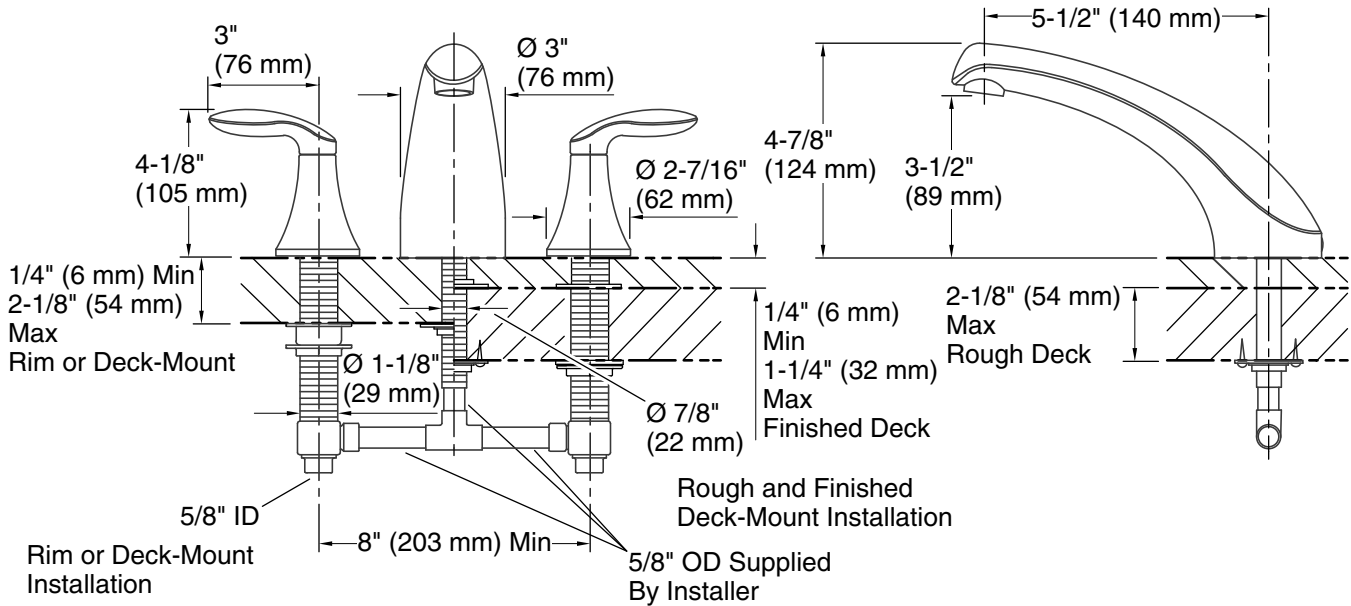

Technical Information

All product dimensions are nominal.

Spout:

Spout reach: 9-1/16" (230 mm)

Notes

Install this product according to the installation instructions.

ADA, OBC, CSA B651 compliant when installed to the specific requirements of these regulations.