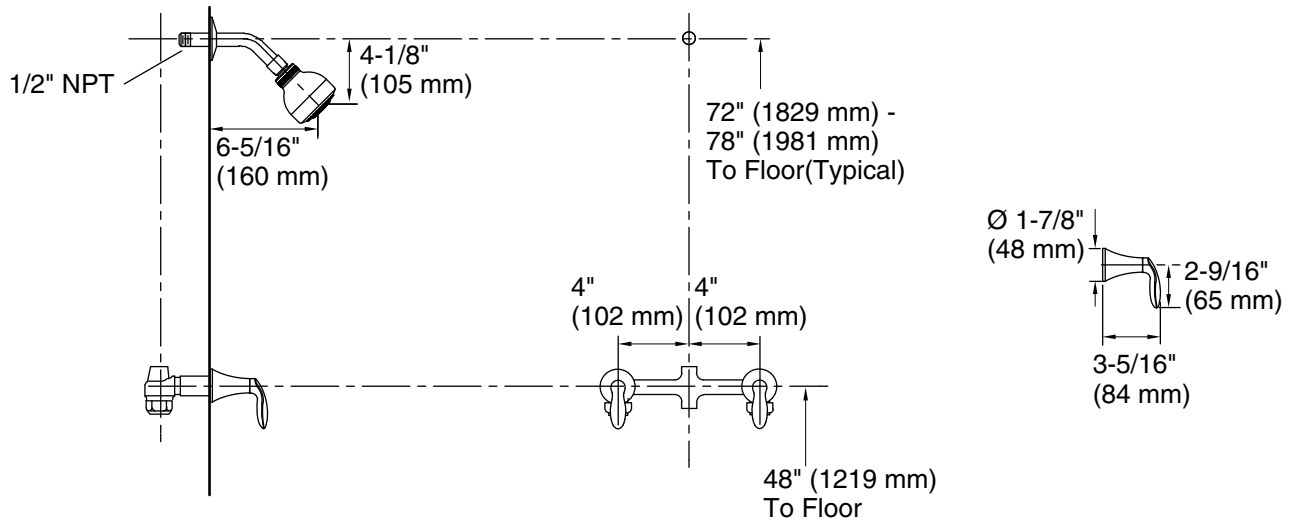

### Technical Information

All product dimensions are nominal.

### Spout:

Shower/Rainhead rated max flow: 2.5 gal/min (9.5 l/min)