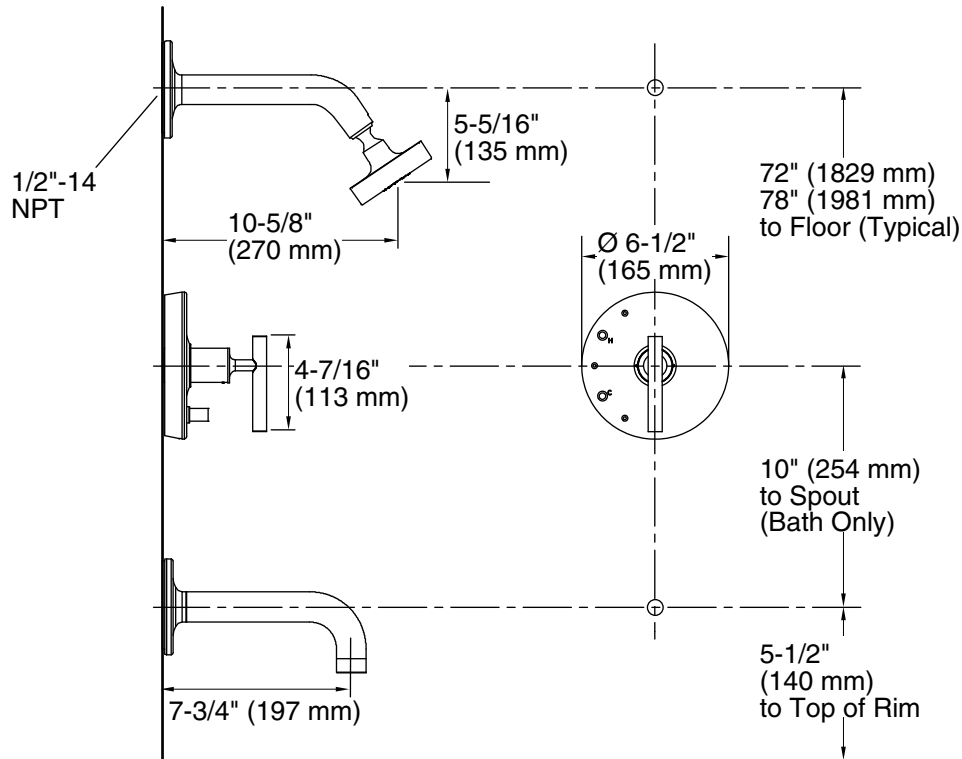

Technical Information

All product dimensions are nominal.

Drain included: No

Showerhead/Body Spray:

Rated maximum flow: 2.5 gal/min (9.5 l/min)

Pressure: 80 psi (5.5 bar)

Notes

Install this product according to the installation guide.