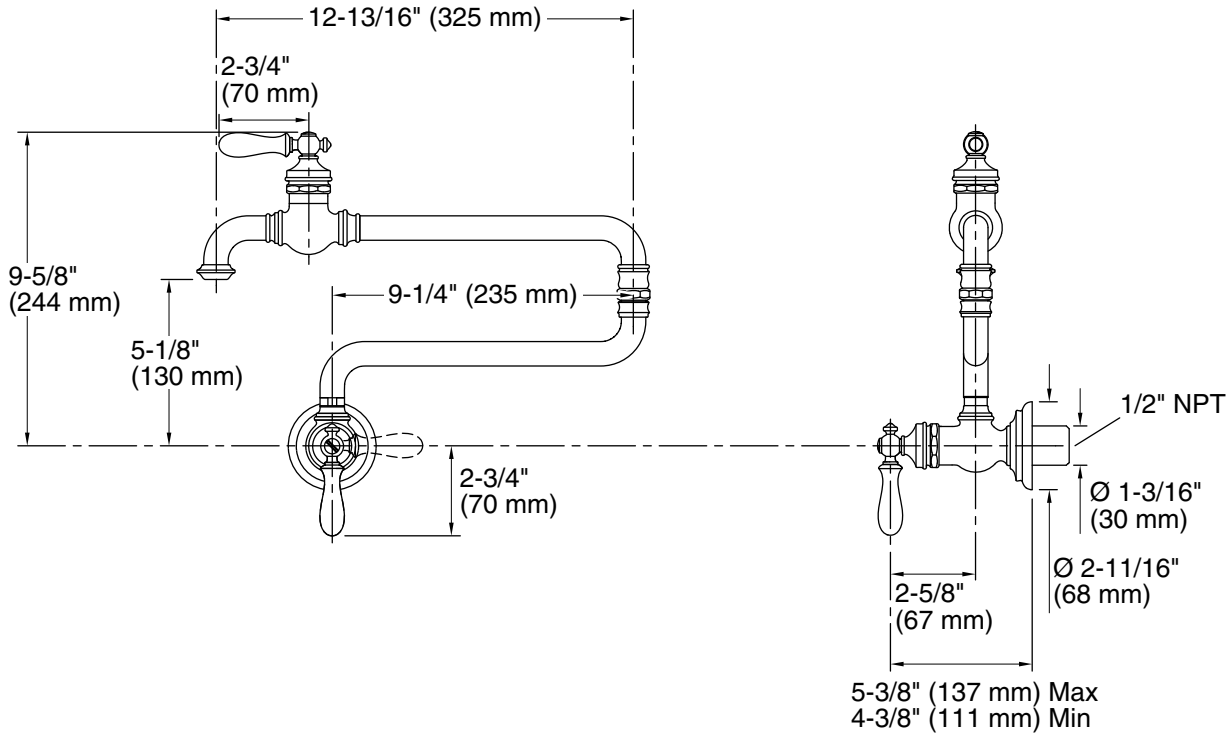

Technical Information

All product dimensions are nominal.

Faucet flow rate: 3.2 gal/min (12.1 l/min)

Spout:

Spout reach: 22" (559 mm)

Notes

Install this product according to the installation instructions.