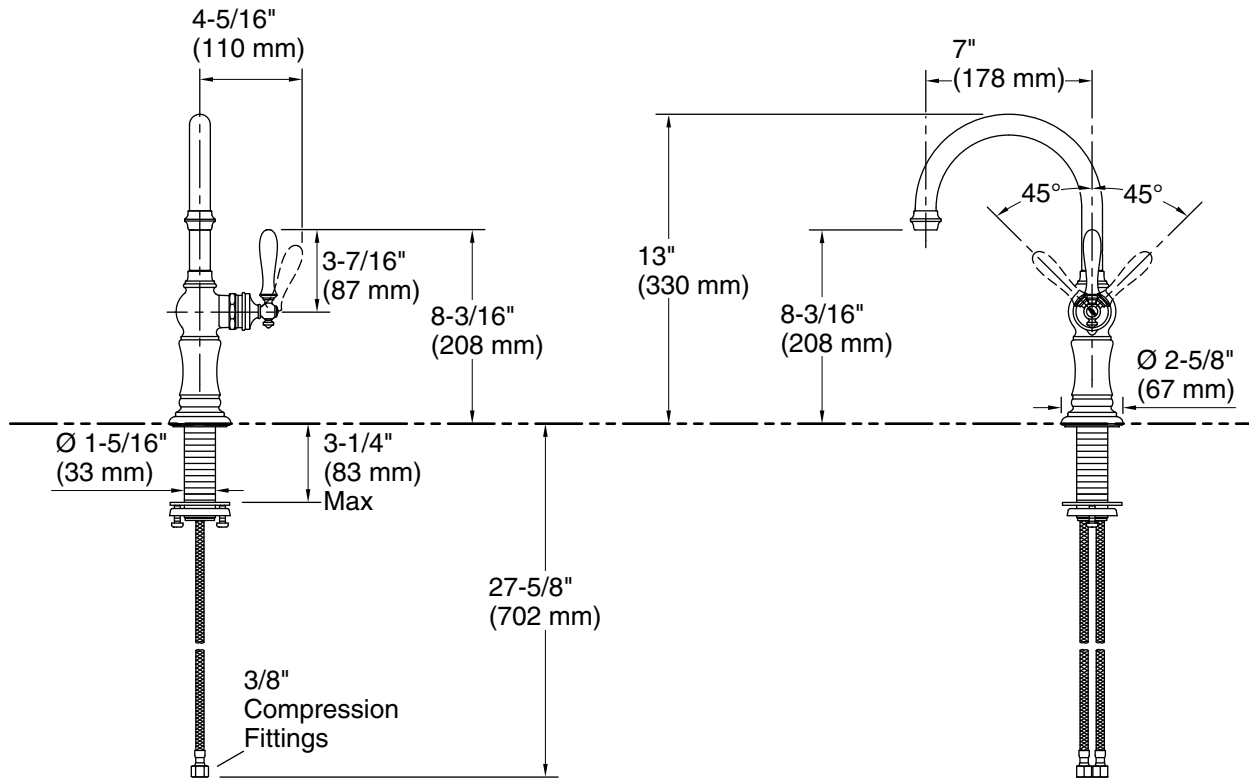

## Adapters, Rough-in and Extension Kits

1012715 Range: 3-1/4" (83 mm) - 5-3/8" (137 mm)

### Technical Information

All product dimensions are nominal.

Faucet flow rate: 1.5 gal/min (5.7 l/min)

### Spout:

Spout reach: 7" (178 mm)