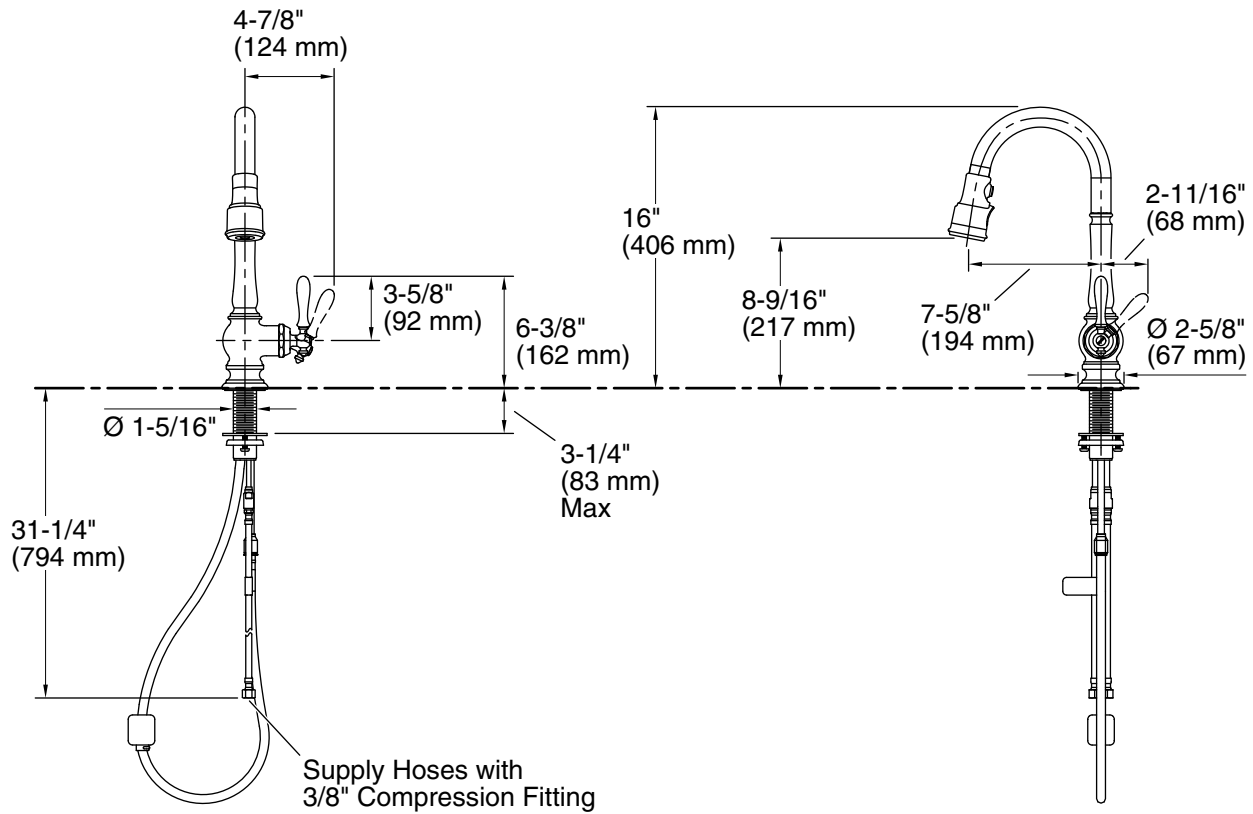

Installation

- Single-hole installation (3-hole escutcheon sold separately).

Adapters, Rough-in and Extension Kits

1012715 Range: 3-1/4" (83 mm) -
5-3/8" (137 mm)

Recommended Products/Accessories

1167289 1.5 GPM [5.7 l/min] Low Flow Kit
K-99272 Three-Hole Kitchen Faucet Escutcheon
K-77685 Single-Cartridge Water Filtration System
K-77686 Double-Cartridge Water Filtration System
K-77687 single replacement filter cartridge
K-77688 Replacement Filter Cartridges, Two-Pack
K-23723 Faucet cleaner

Technical Information

All product dimensions are nominal.

Spout:

Spout reach: 7-5/8" (193 mm)

Notes

Install this product according to the installation guide.

Meets all local plumbing codes for backflow prevention requirements.