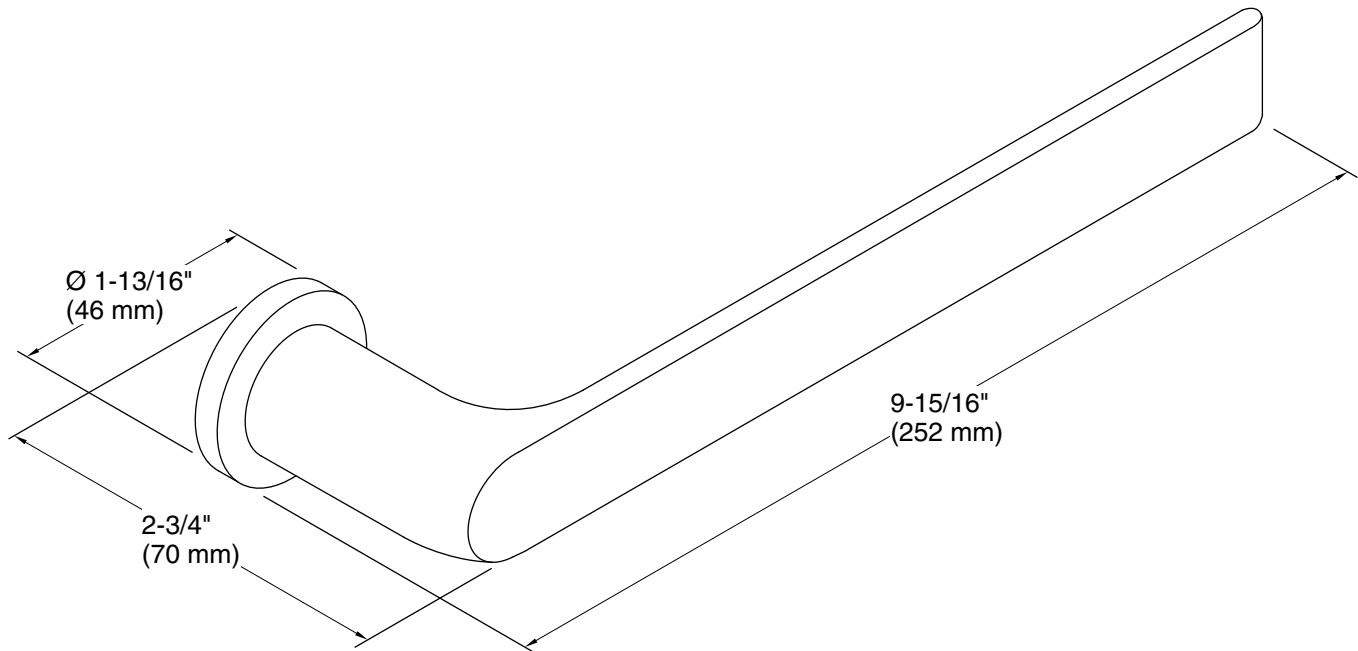

## Features

- 9-15/16" (252 mm) towel arm
- Open-ended design for easy access
- Coordinates with other products in the Avid collection
- Includes installation hardware

## Technical Information

All product dimensions are nominal.

Material: Zinc