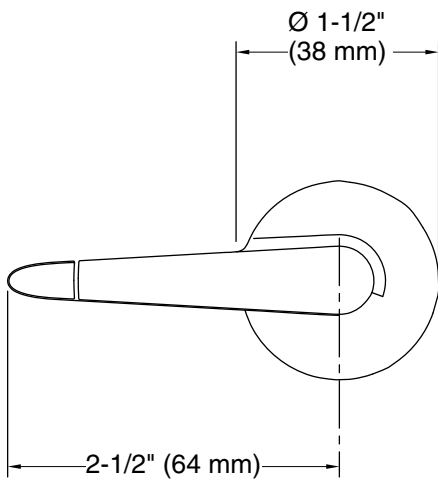

## Features

- Right-hand nested trip lever
- For use with the K-3987-RA and K-3988-RA Wellworth, K-3989-RA Highline, and K-75790-RA Persuade Curv dual-flush toilets

## Technical Information

All product dimensions are nominal.

Material: Metal