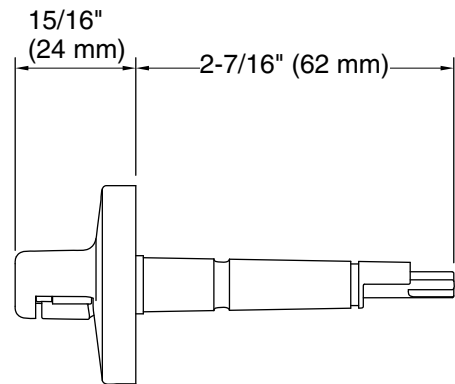

## Features

- Right-hand nested trip lever
- For use with the K-3987-RA and K-3988-RA Wellworth, K-3989-RA Highline, and K-75790-RA Persuade Curv dual-flush toilets

## Technical Information

All product dimensions are nominal.

Material: Metal