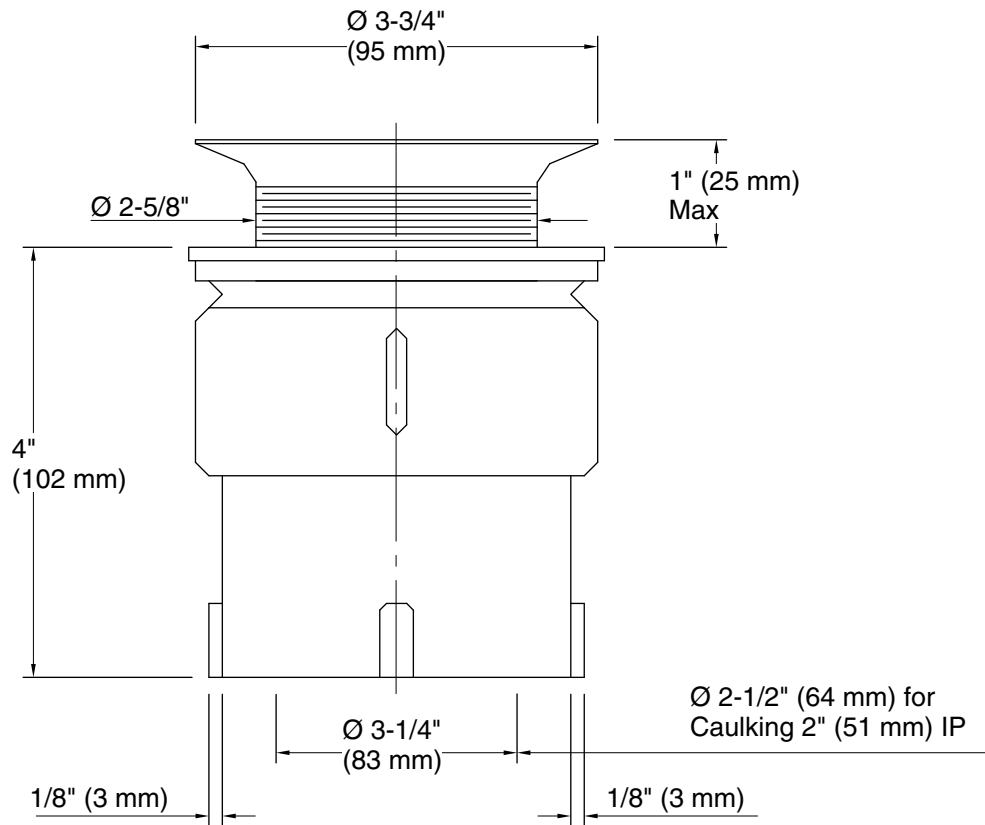

Features

- For 2" caulk connection.

Material

- Solid-brass construction for durability and reliability.

Recommended Products/Accessories

K-23726 Drain treatment

K-23723 Faucet cleaner

Codes/Standards

Technical Information

All product dimensions are nominal.

Notes

Install this product according to the installation guide.