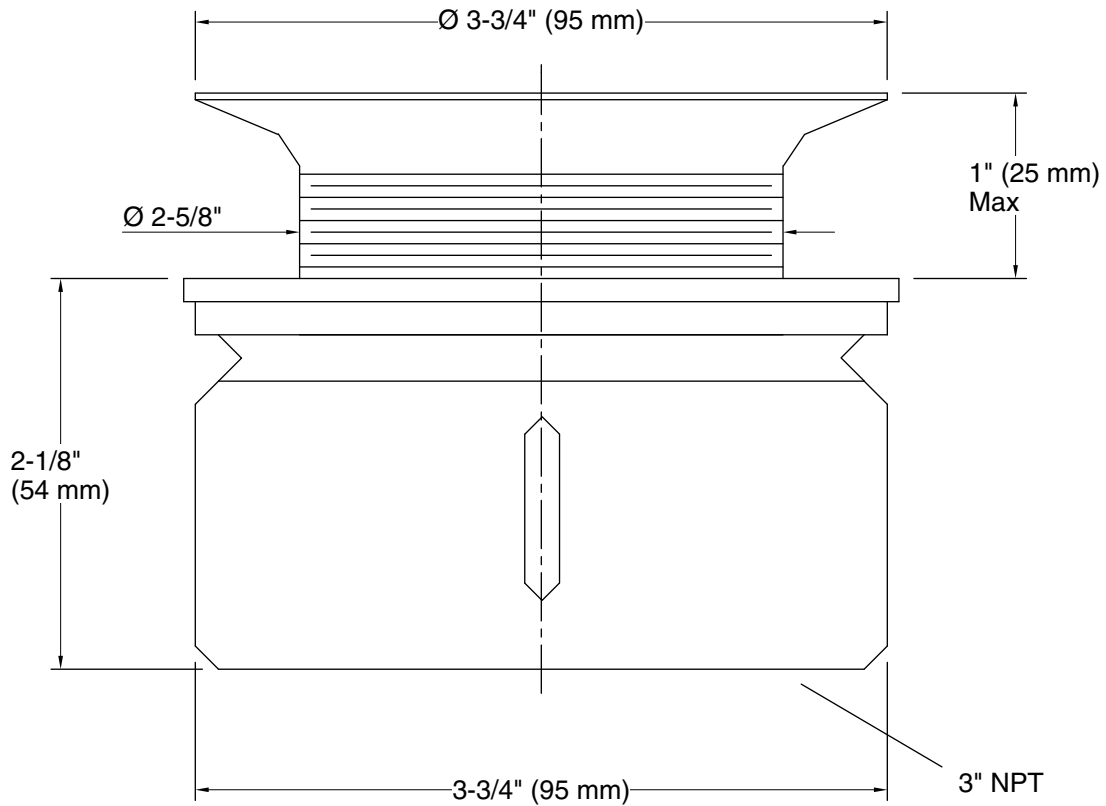

Features

- Tapped for 3" NPT connection.

Material

- Solid-brass construction for durability and reliability.

Recommended Products/Accessories

K-23726 Drain treatment

K-23723 Faucet cleaner

Codes/Standards

Technical Information

All product dimensions are nominal.

Notes

Install this product according to the installation guide.