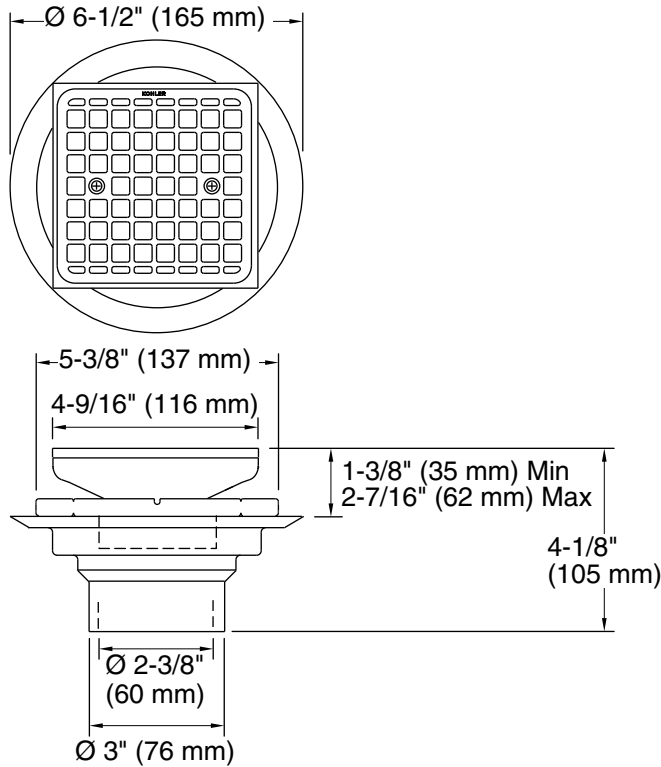

Features

- Removable square shaped grid plate.
- Reversible collar to accommodate a variety of tile thicknesses.
- 2" and 3" PVC connection.

Material

- Brass and PVC construction.
- KOHLER finishes resist corrosion and tarnishing.

Installation

- Through-the-floor tile-in installation.

Recommended Products/Accessories

- K-23726 Drain treatment
- K-23723 Faucet cleaner

Codes/Standards

ASME A112.18.2/CSA B125.2

KOHLER® One-Year Limited Warranty

Collar with Threads Facing Down

Collar with Threads Facing Up

Technical Information

All product dimensions are nominal.

Notes

Install this product according to the installation instructions.