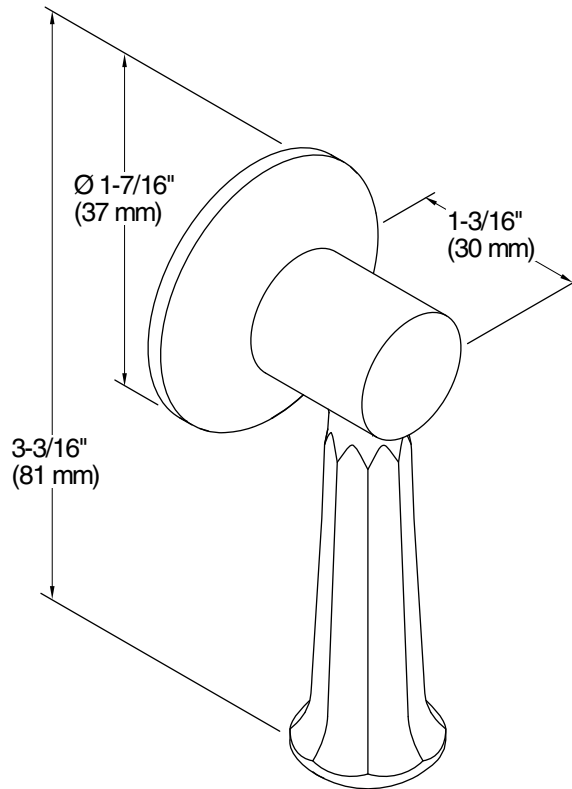

Features

- Mounts vertically
- For use with the K-3940 and K-3324 Kathryn one-piece toilets
- Coordinates with other products in the Kathryn collection

Material

- Premium metal construction for durability and reliability
- KOHLER finishes resist corrosion and tarnishing

Technical Information

All product dimensions are nominal.

Material: Stainless Steel