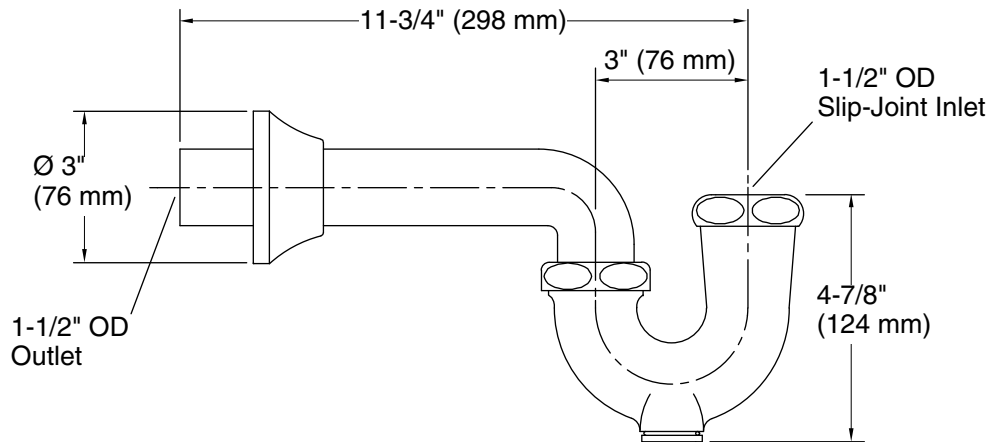

Features

- Adjustable rotation on tube outlet.
- Slip-joint inlet.
- Cleanout plug.
- Flange.

Material

- Cast brass construction for durability and reliability.

Recommended Products/Accessories

- K-23726 Drain treatment
- K-23723 Faucet cleaner

	CP	Polished Chrome
---	----	-----------------

Technical Information

All product dimensions are nominal.

Notes

Install this product according to the installation guide.