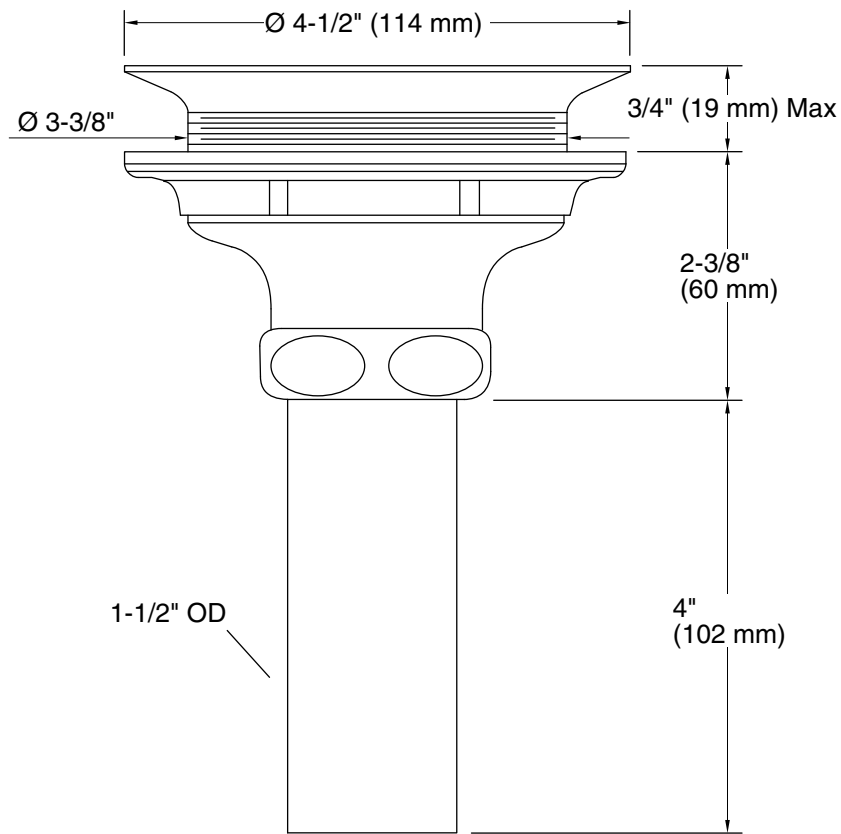

Duostrainer®

Sink drain body with tailpiece
K-8804

Features

- For sink installations with 3-1/2" (89 mm) or 4" (102 mm) outlet
- Quick-locking installation system
- 1-1/2" (38 mm) diameter connection and brass 4" (102 mm) tailpiece
- Combines with the K-8803 sink basket strainer (sold separately)

THE BOLD LOOK
OF **KOHLER**®

Technical Information

All product dimensions are nominal.

Material: Brass

Notes

Install this product according to the installation instructions.