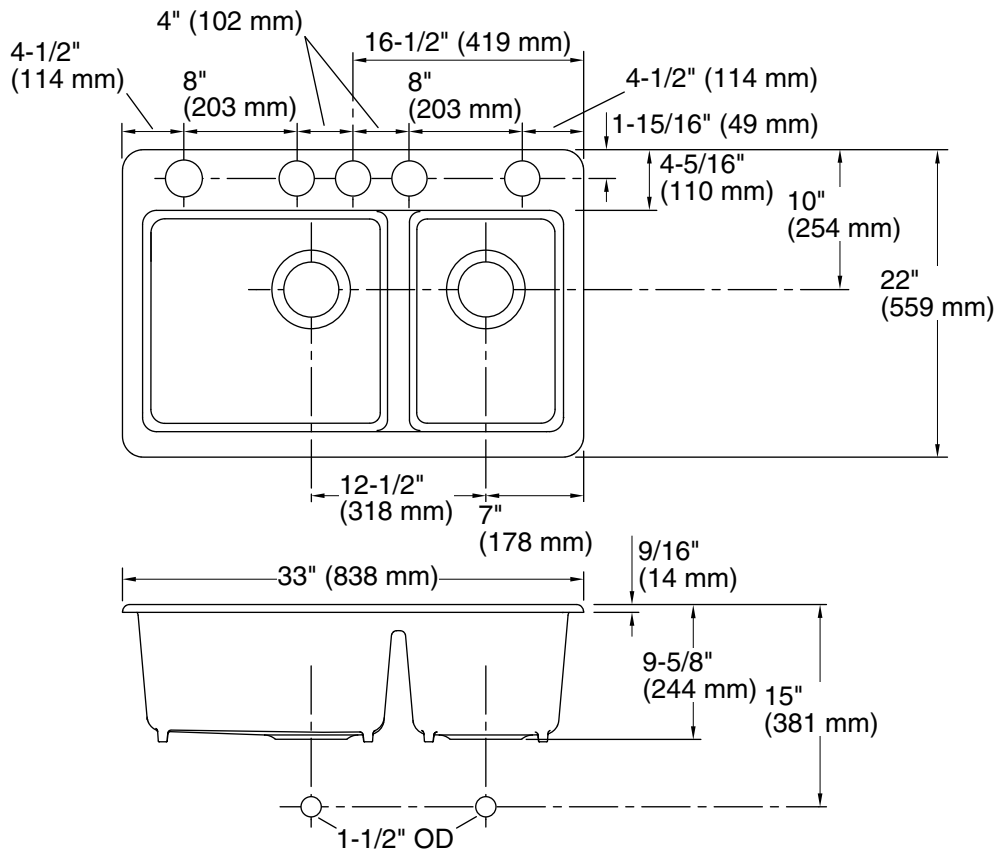

Features

- 36" minimum base cabinet width.
- Large/medium bowls.
- 9" (229 mm) depth provides generous workspace.
- Five oversized faucet holes.
- Oversized holes allow for easy installation of faucets and accessories.
- Basin slopes toward drain to minimize water pooling.
- Offset drains increase workspace in the sink and storage space underneath.
- Includes K-6239 colander with integral cutting board, K-6194 utility rack with soaking cup, and K-9234 left-hand bottom sink rack.

Technical Information

All product dimensions are nominal.

Installation:	Undermount
Min. base cabinet width:	36" (914 mm)
Bowl area (Left):	Length: 17-9/16" (446 mm) Width: 17-1/4" (438 mm) Bowl depth: 9" (229 mm) Water depth: 9" (229 mm)
Bowl area (Right):	Length: 11-1/16" (281 mm) Width: 17-1/4" (438 mm) Bowl depth: 9" (229 mm) Water depth: 9" (229 mm)
Number of deck holes:	5
Drain hole:	3-7/8" (98 mm)
Template:	1166727-7, required, included