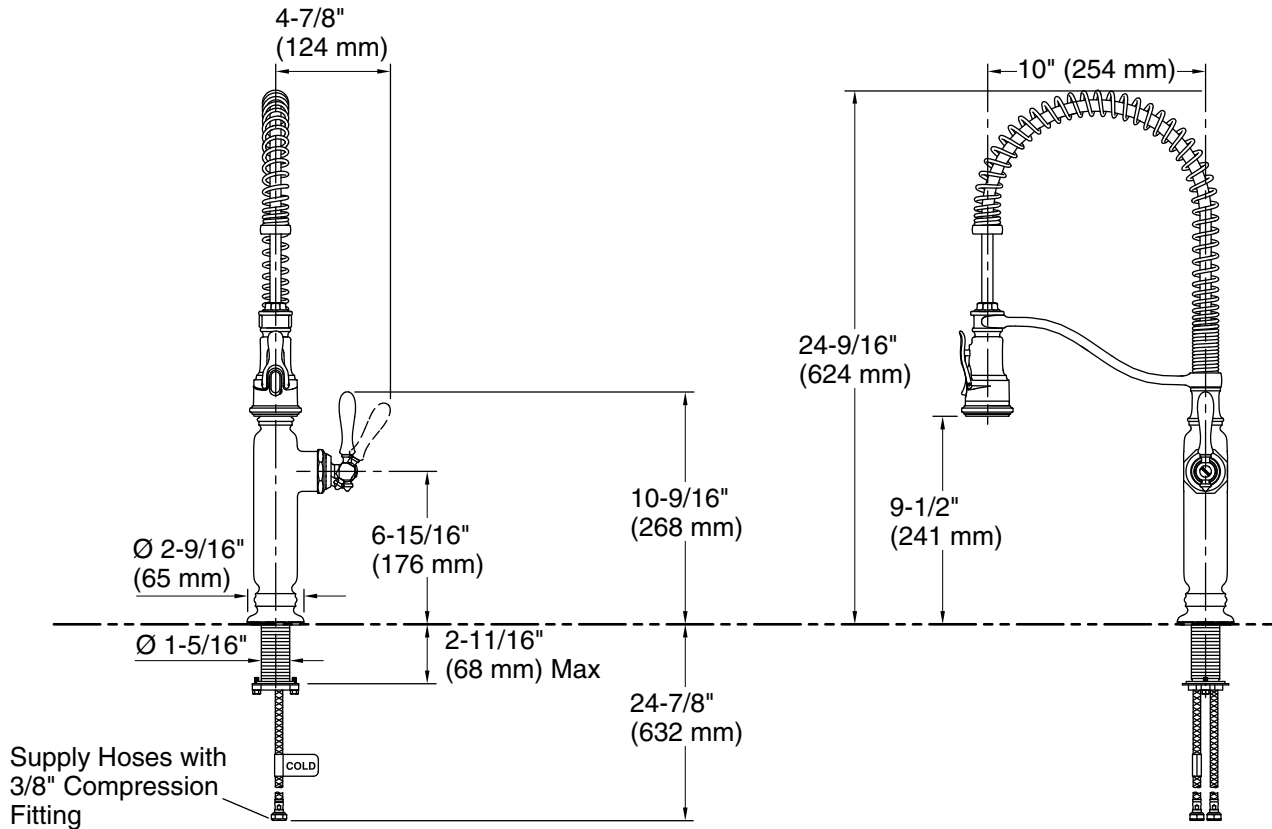

Technical Information

All product dimensions are nominal.

Faucet flow rate: 1.5 gal/min (5.7 l/min)

Spout:

Spout reach: 10" (254 mm)

Notes

Install this product according to the installation instructions.

ADA compliant for faucet handles only