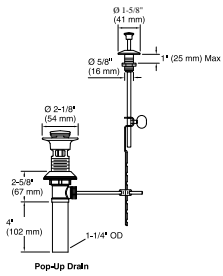

Standard pop-up drain, non-exposed, with lift rod K-7126

Features

- For use with overflow sinks
- Pop-up drain with external button
- 3" rough
- Includes 1¼" tailpiece

Material

- Solid-brass construction for durability and reliability

Color	Code	Description
	CP	Polished Chrome

Standard pop-up drain, non-exposed, with lift rod K-7126

Technical Information

All product dimensions are nominal.

Material: Brass

Notes

Install this product according to the installation instructions.