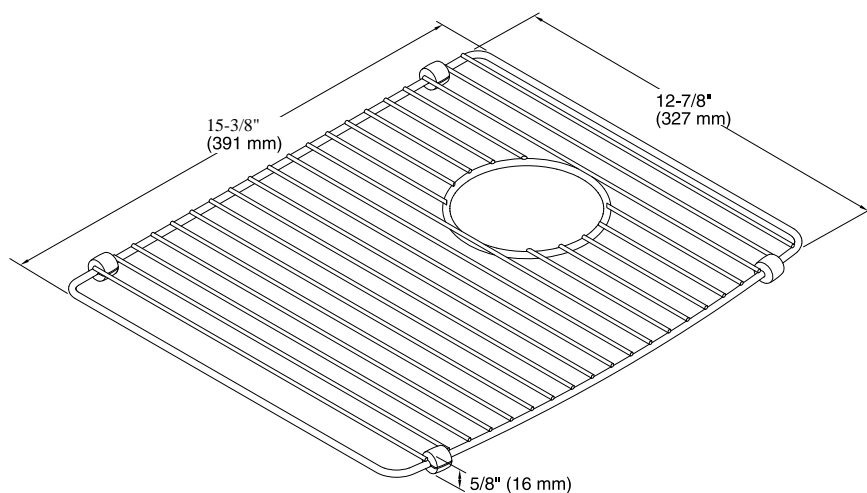

**Deerfield®**  
Right-Bowl Sink Rack  
**K-6122**

**Features**

- Fits in the right bowl of the K-5873 Deerfield kitchen sink.
- Helps protect sink surface from daily wear.
- Reversible design allows rack to fit in either bowl.
- Dishwasher-safe.
- Rubber feet provide added protection.

## Technical Information

All product dimensions are nominal.

Material: Stainless Steel