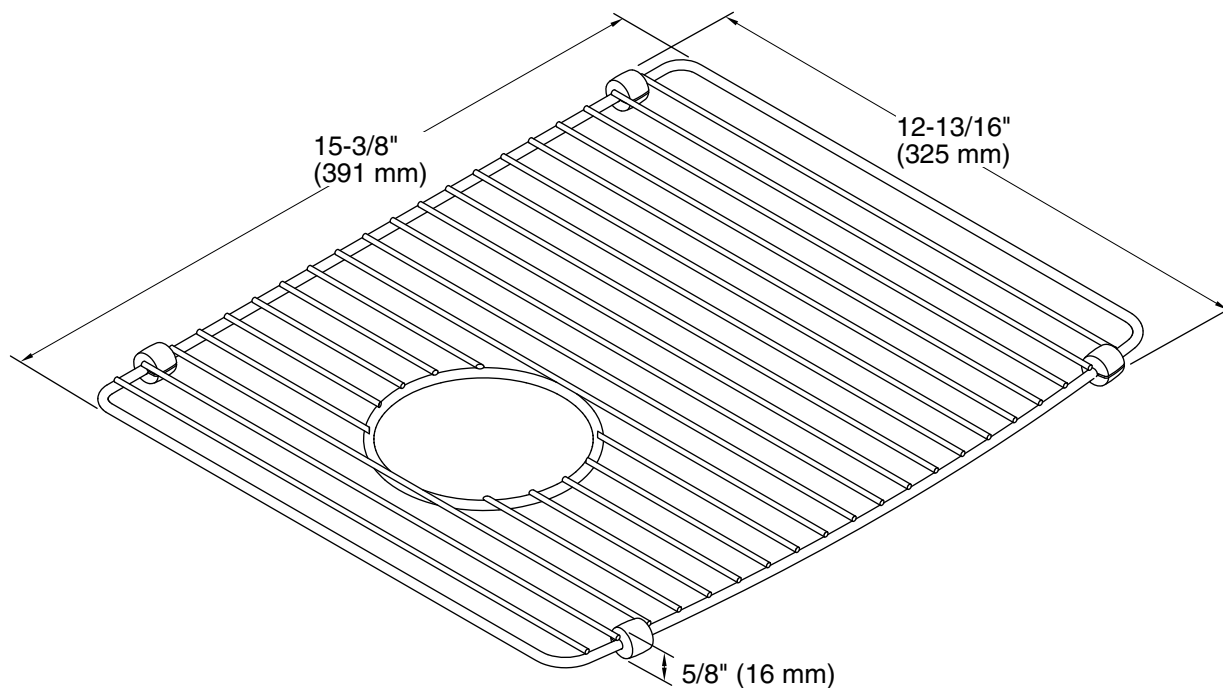

Technical Information

All product dimensions are nominal.

Material: Stainless Steel