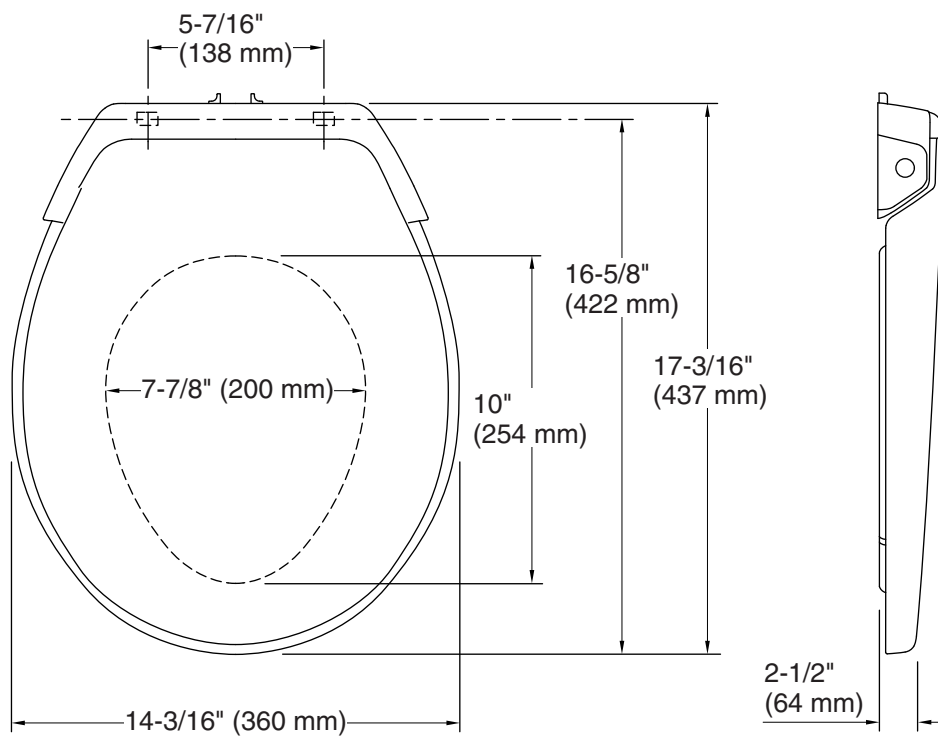

Technical Information

All product dimensions are nominal.

Seat shape type: Round-front
Seat front type: Closed-front
Seat-mounting holes: 5-7/16" (137 mm)

Notes

Install this product according to the installation guide.